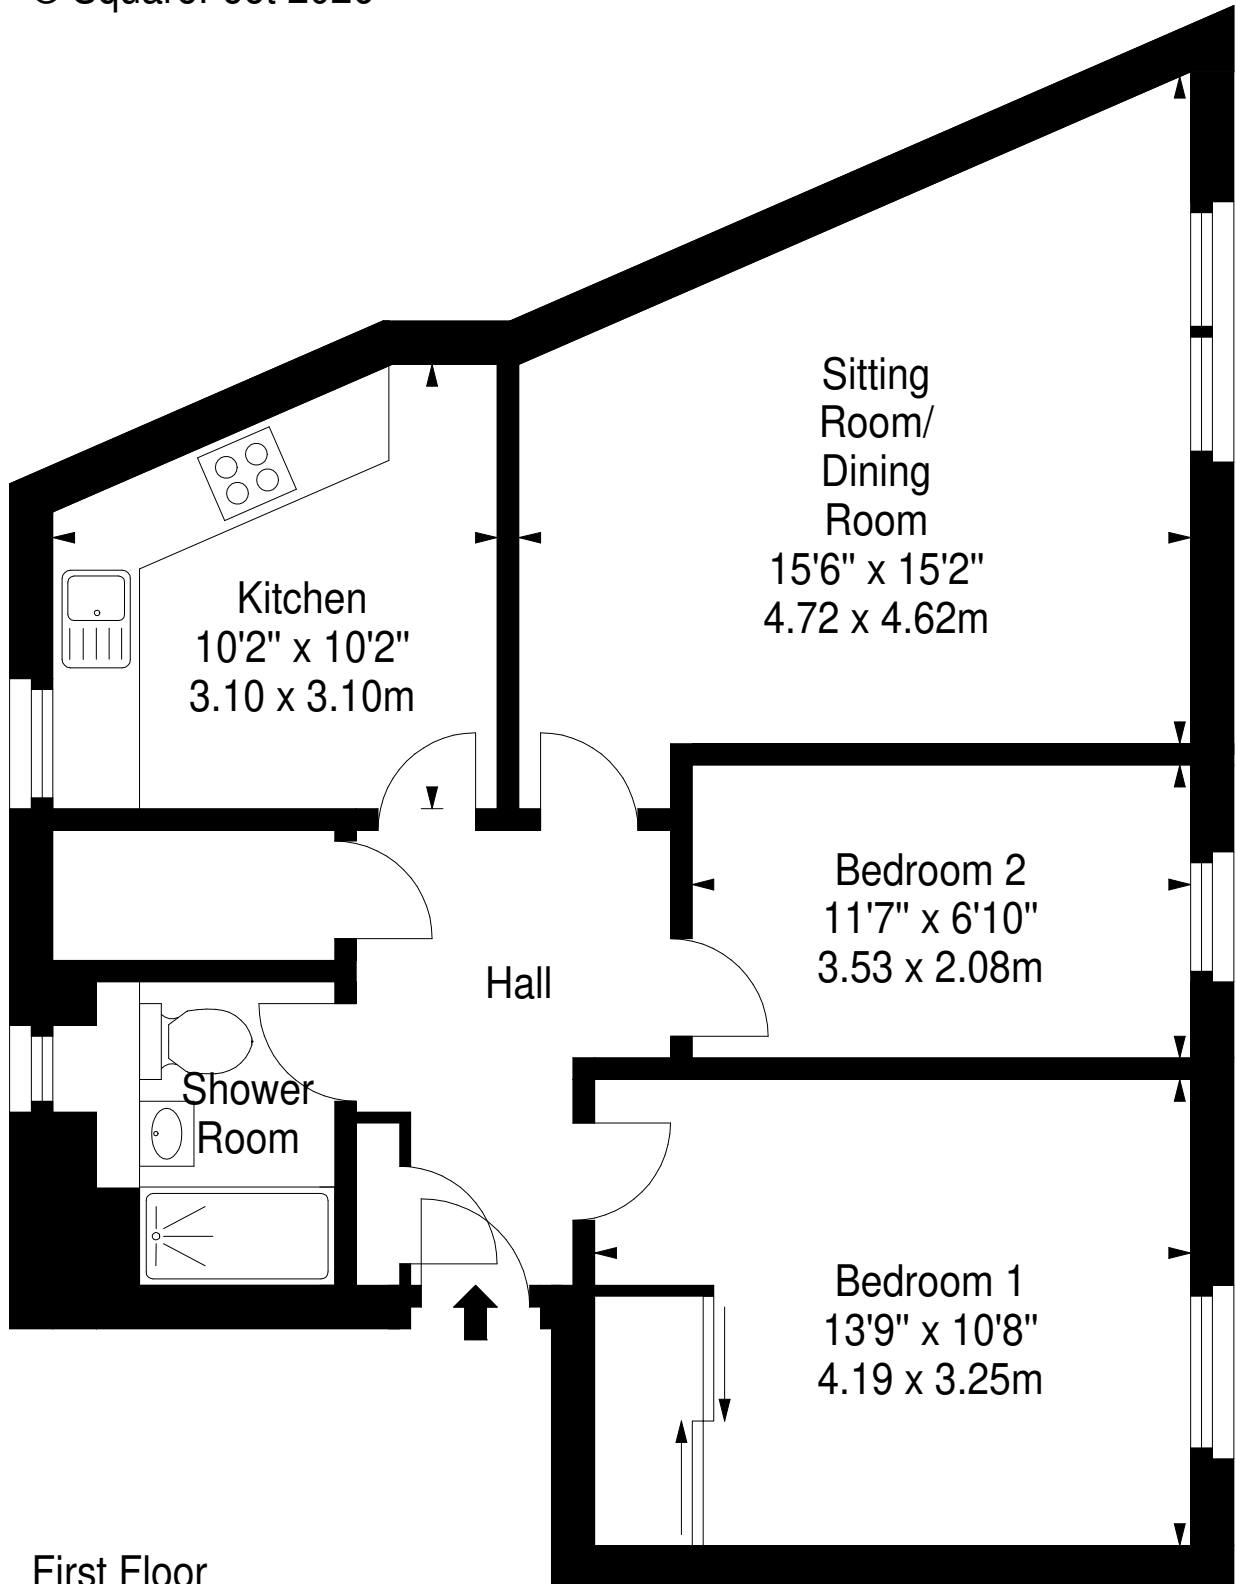

**Hawkhill,
Edinburgh,
Midlothian, EH7 6LA**

Approx. Gross Internal Area
679 Sq Ft - 63.08 Sq M
For identification only. Not to scale.
© SquareFoot 2026

First Floor