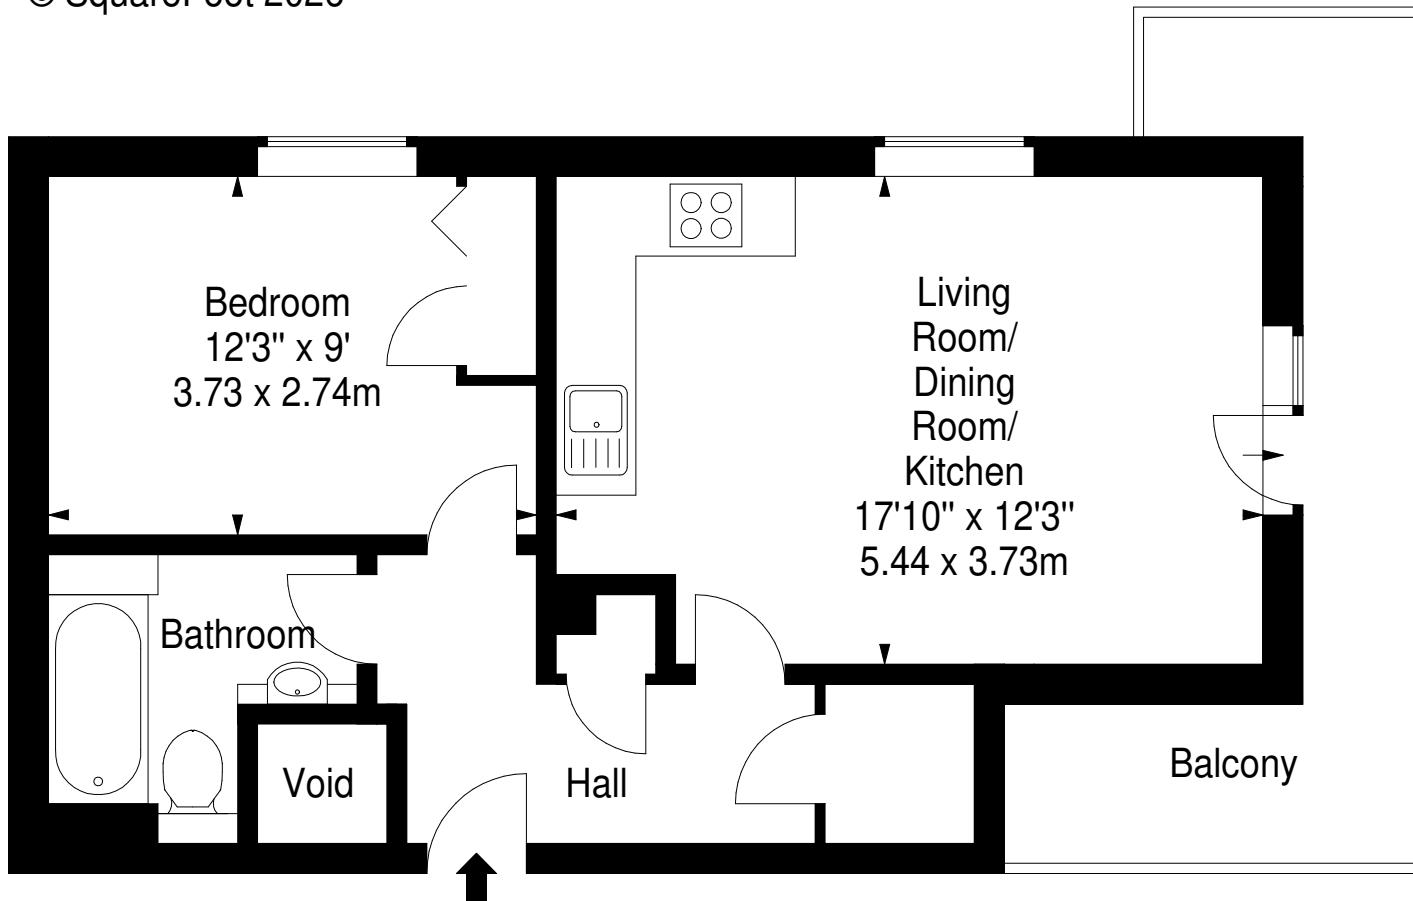

**Slateford Gait,  
Edinburgh,  
Midlothian, EH11 1GU**

Approx. Gross Internal Area  
465 Sq Ft - 43.20 Sq M  
For identification only. Not to scale.  
© SquareFoot 2026

Fifth Floor