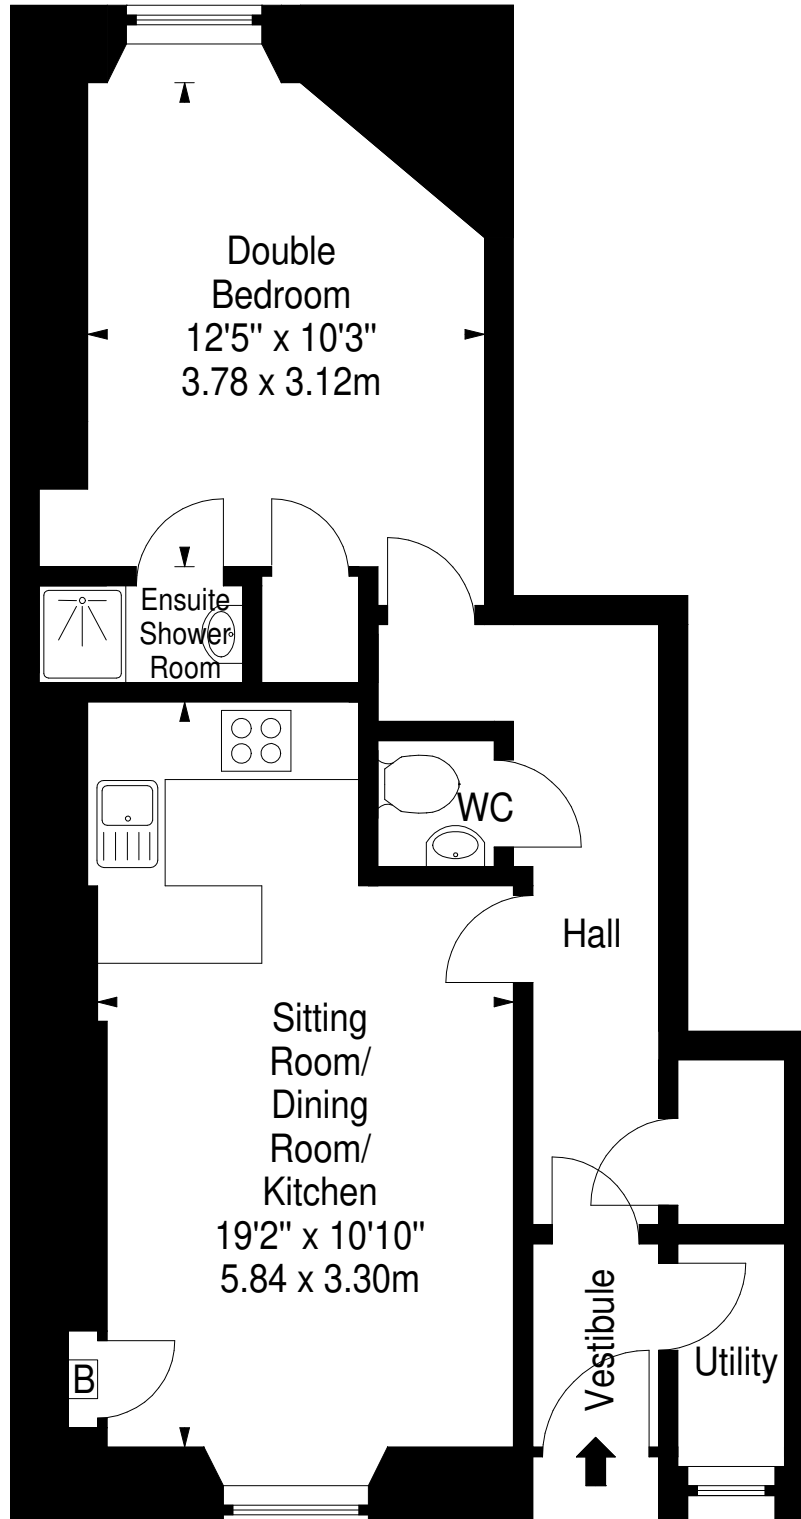

Iona Street,  
Edinburgh,  
Midlothian, EH6 8RP

Approx. Gross Internal Area  
492 Sq Ft - 45.71 Sq M  
For identification only. Not to scale.  
© SquareFoot 2026

Ground Floor