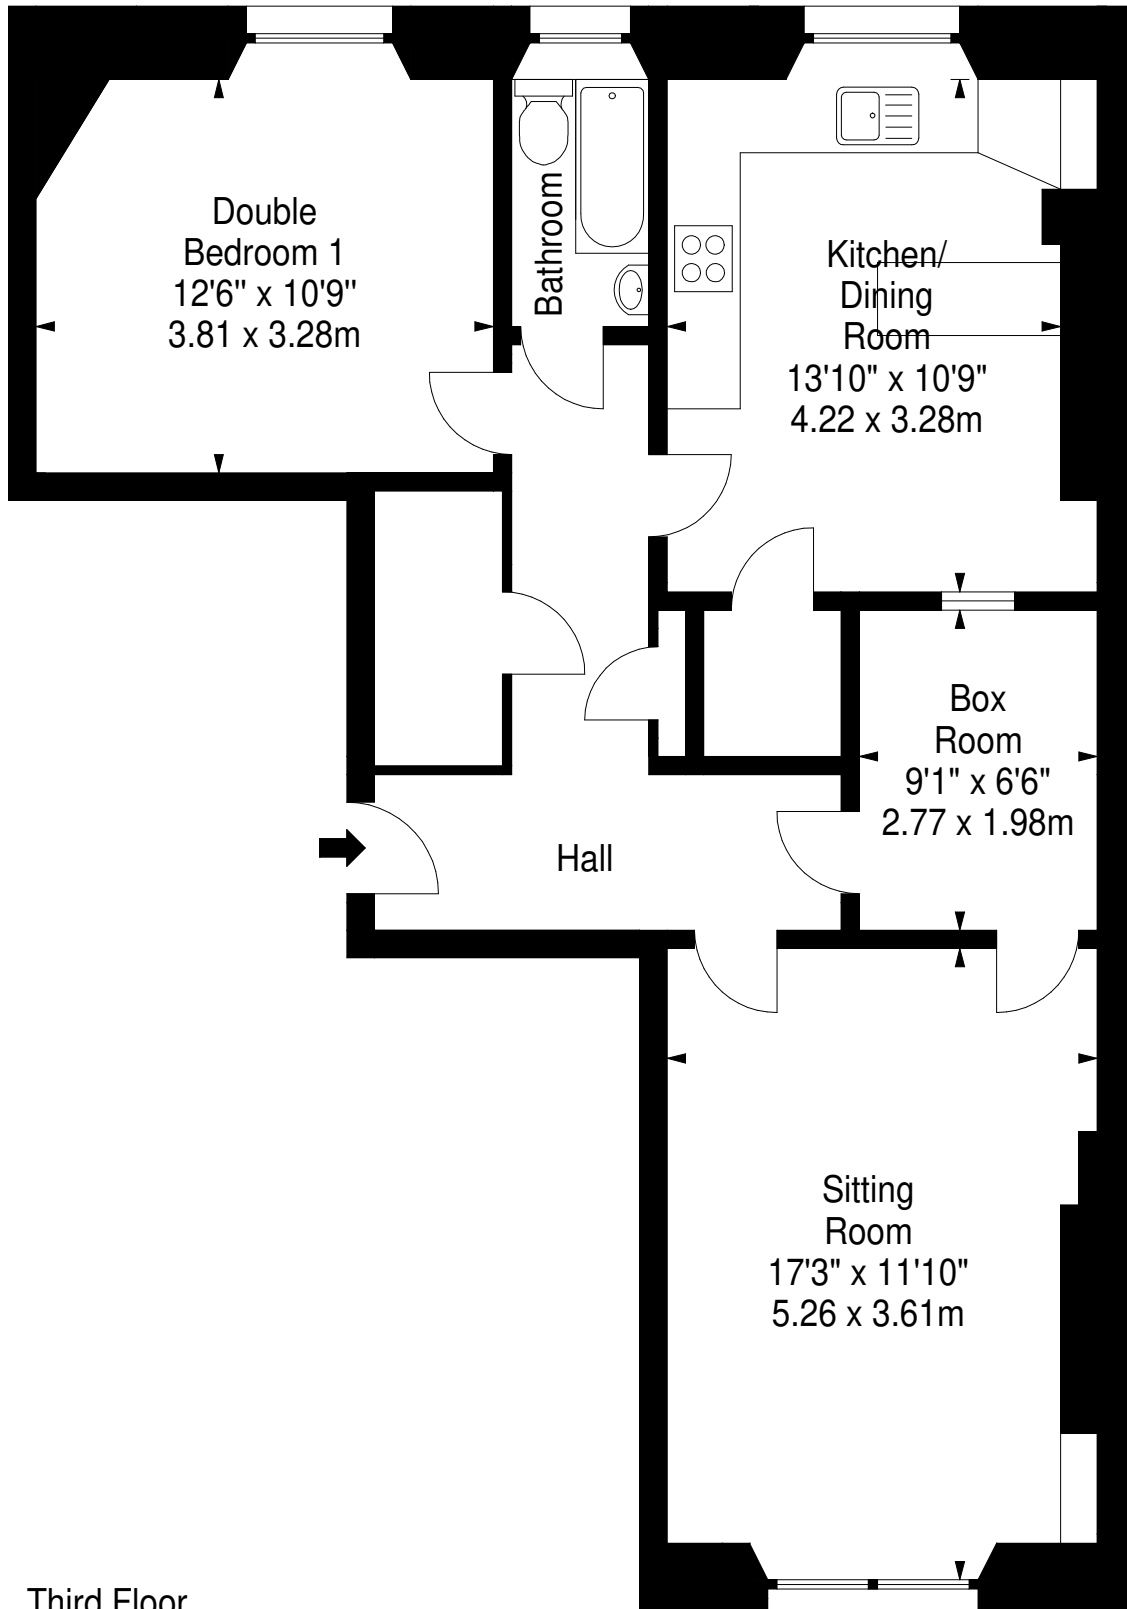

Sloan Street,
Edinburgh, EH6 8PL

Approx. Gross Internal Area
774 Sq Ft - 71.90 Sq M
For identification only. Not to scale.
© SquareFoot 2026

Third Floor