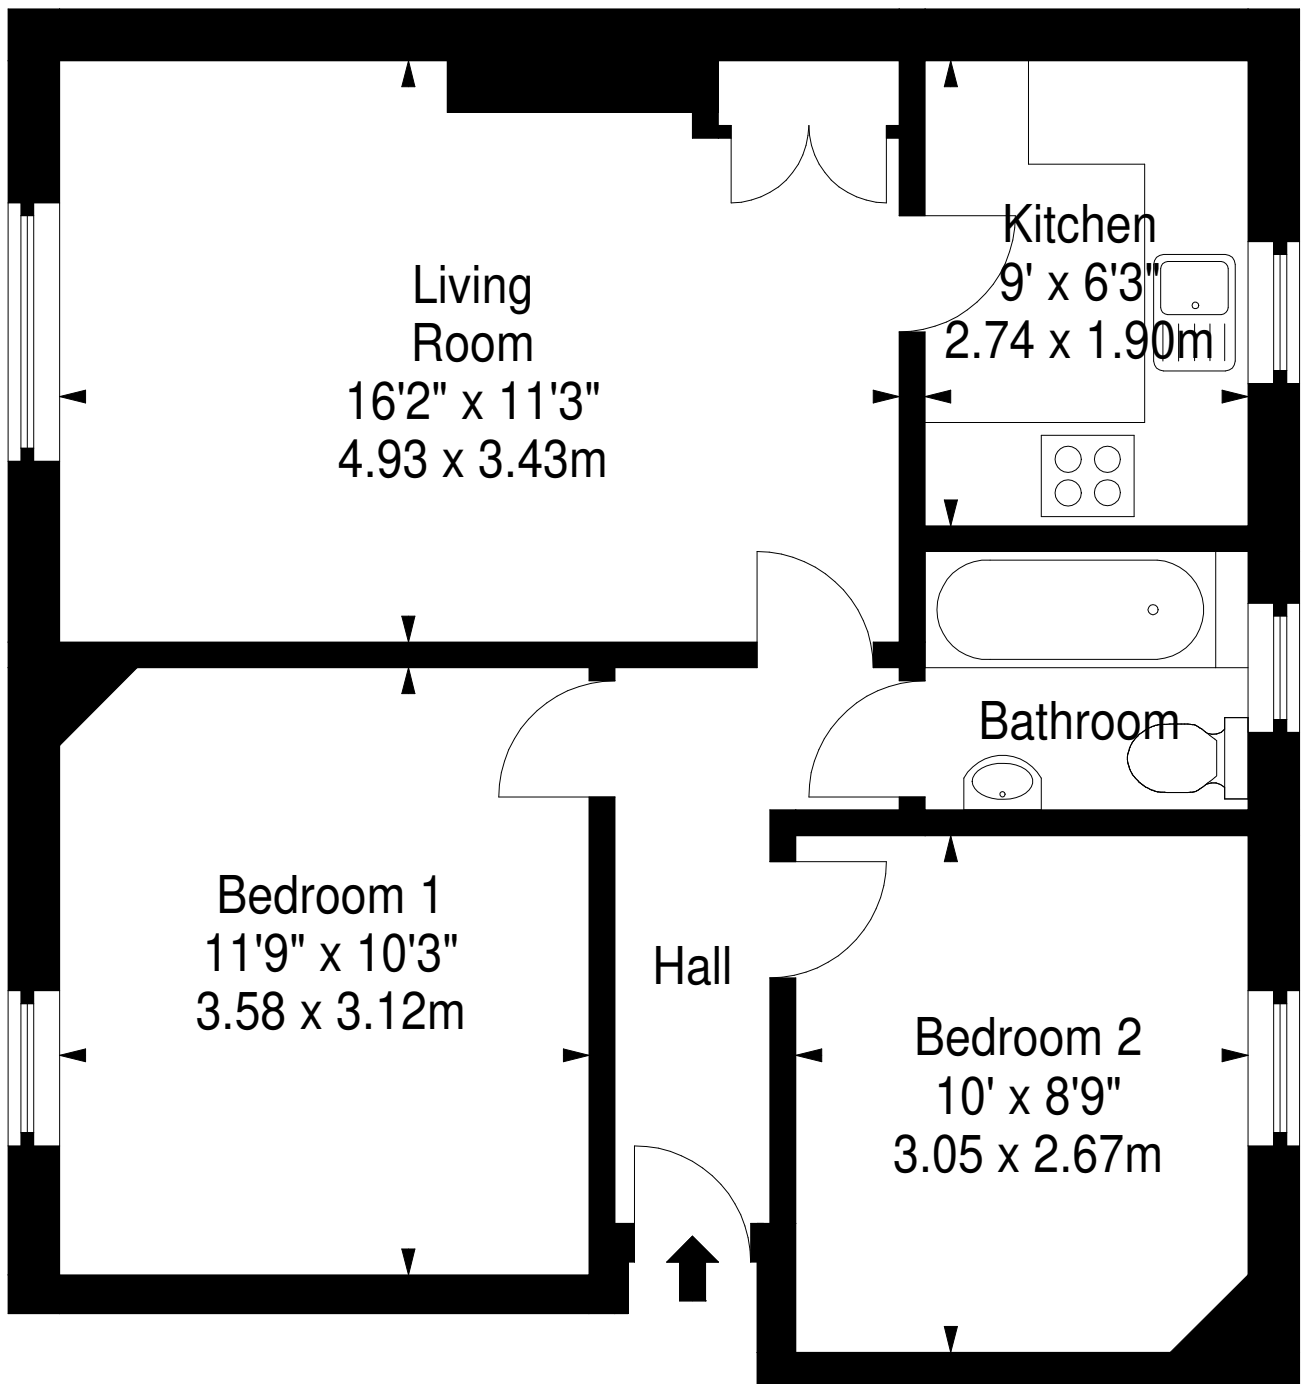

**Saughton Loan,
Edinburgh,
Midlothian, EH12 5SZ**

Approx. Gross Internal Area
550 Sq Ft - 51.10 Sq M
For identification only. Not to scale.
© SquareFoot 2026

First Floor