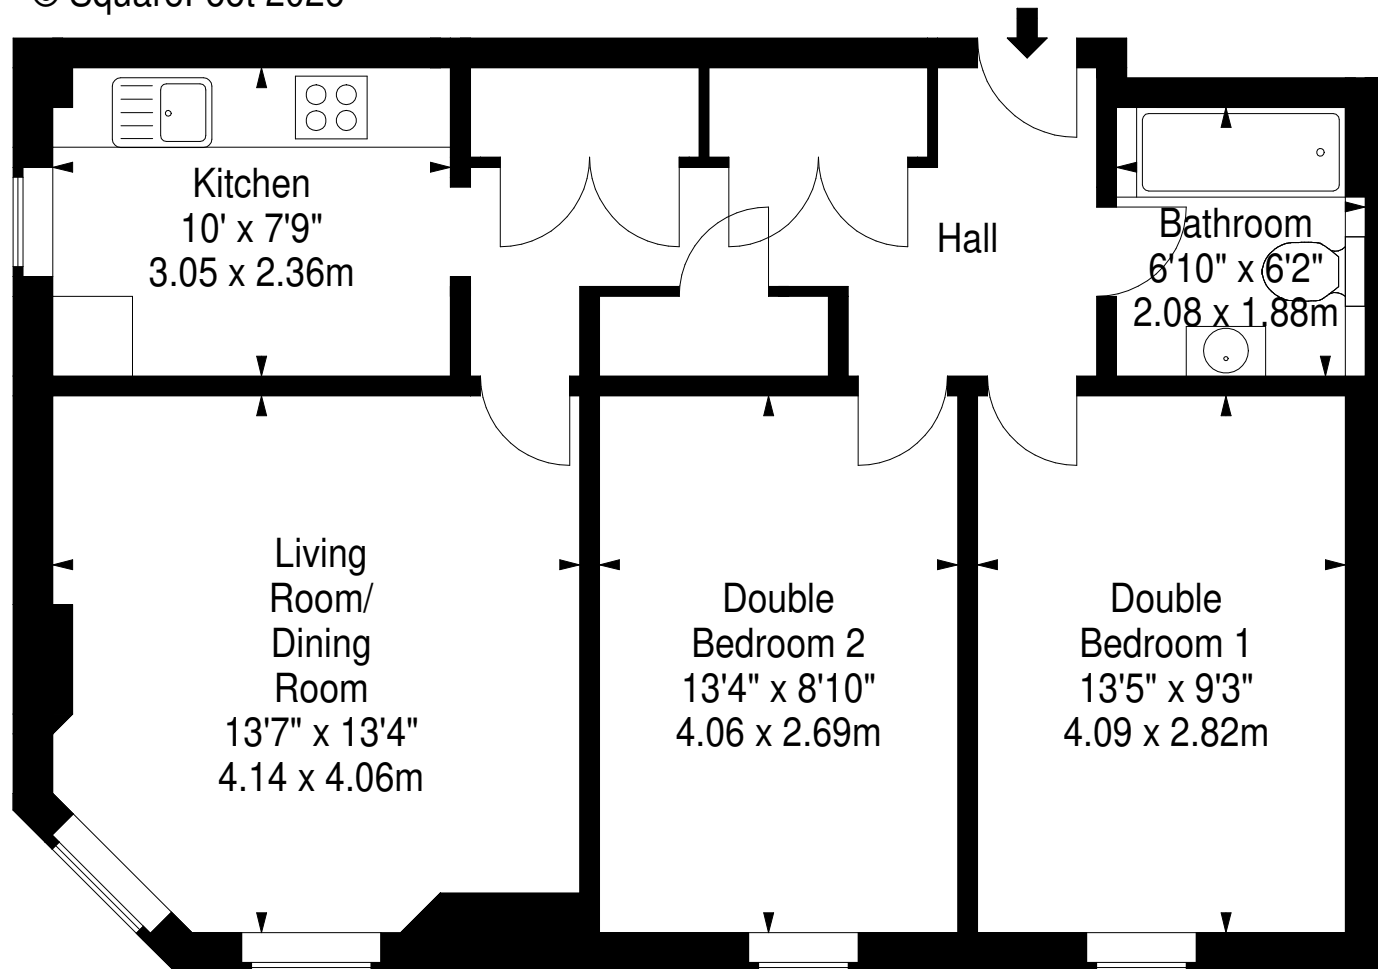

**McDonald Road,  
Edinburgh, EH7 4NU**

Approx. Gross Internal Area  
693 Sq Ft - 64.38 Sq M  
For identification only. Not to scale.  
© SquareFoot 2026

Second Floor