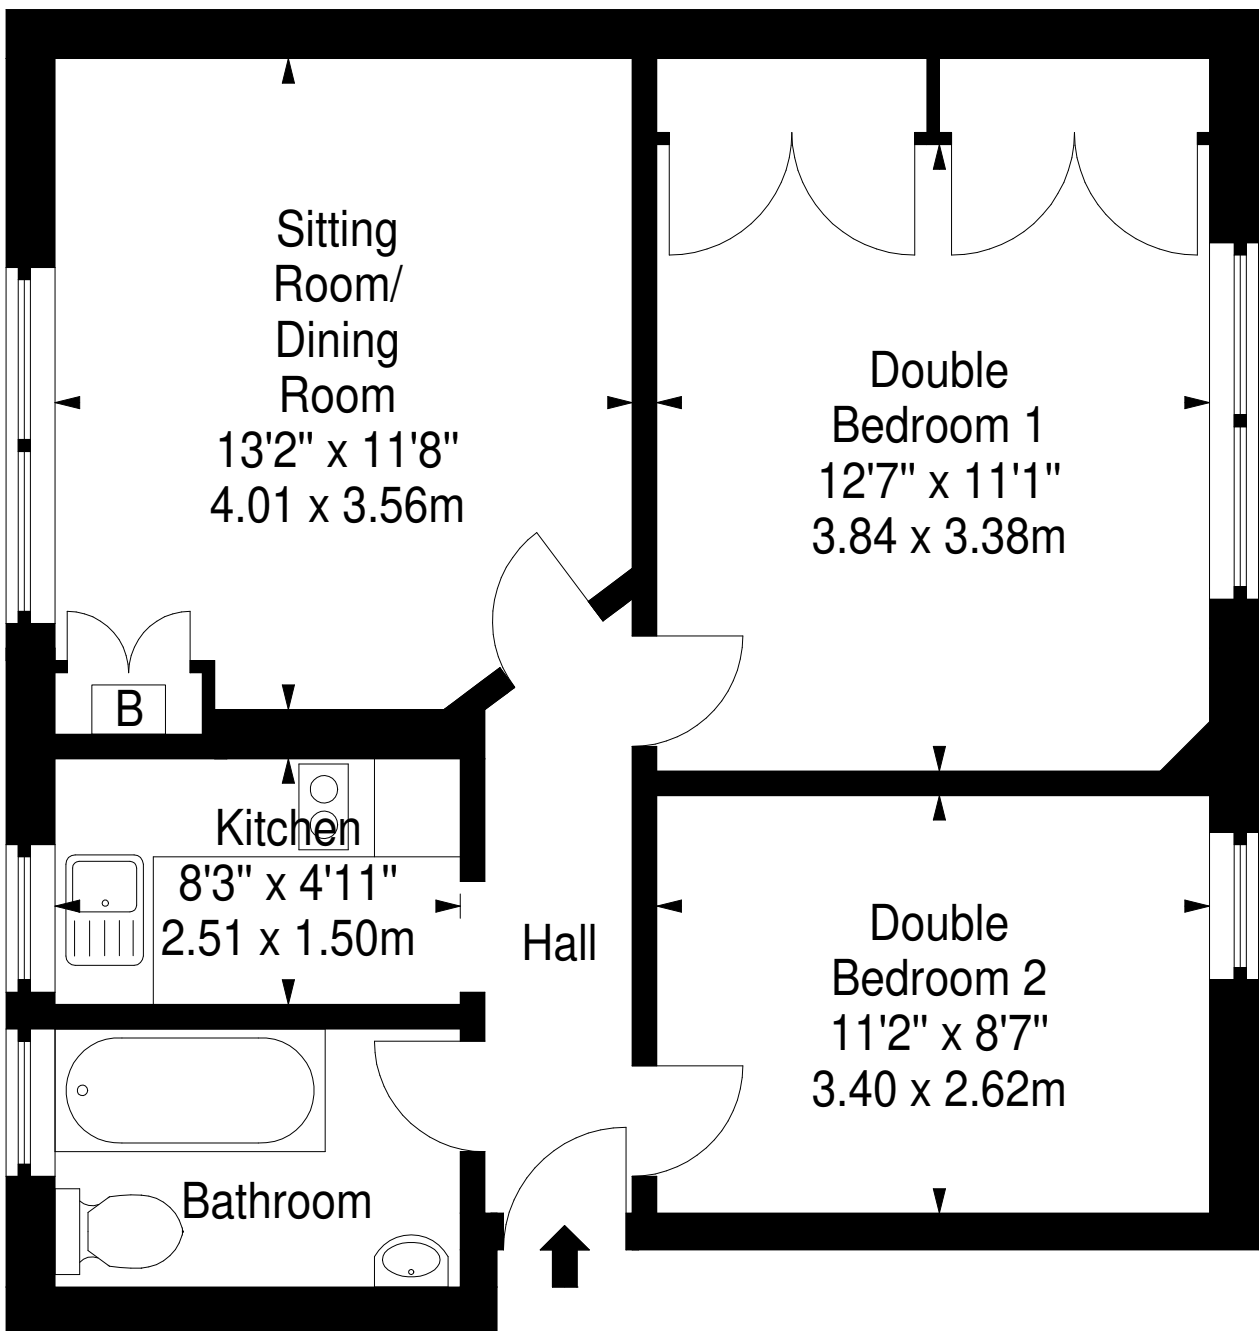

**Lochend Drive,  
Edinburgh,  
Midlothian, EH7 6DW**

Approx. Gross Internal Area  
565 Sq Ft - 52.49 Sq M  
For identification only. Not to scale.  
© SquareFoot 2026

First Floor