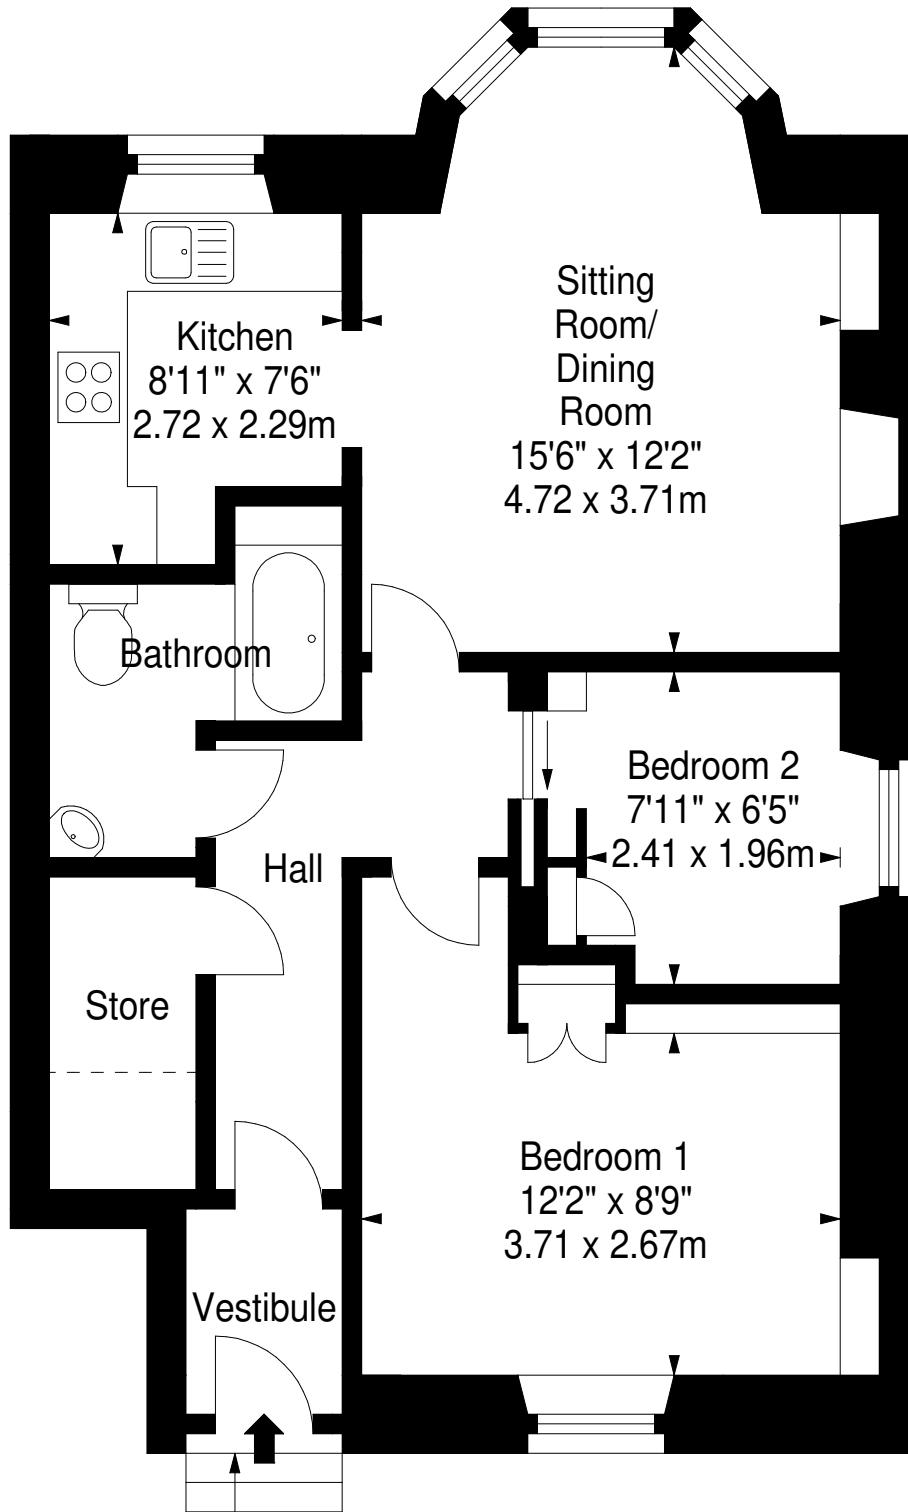

Lily Terrace,
Edinburgh,
Midlothian, EH11 1PN

Approx. Gross Internal Area
633 Sq Ft - 58.81 Sq M
For identification only. Not to scale.
© SquareFoot 2025

Ground Floor