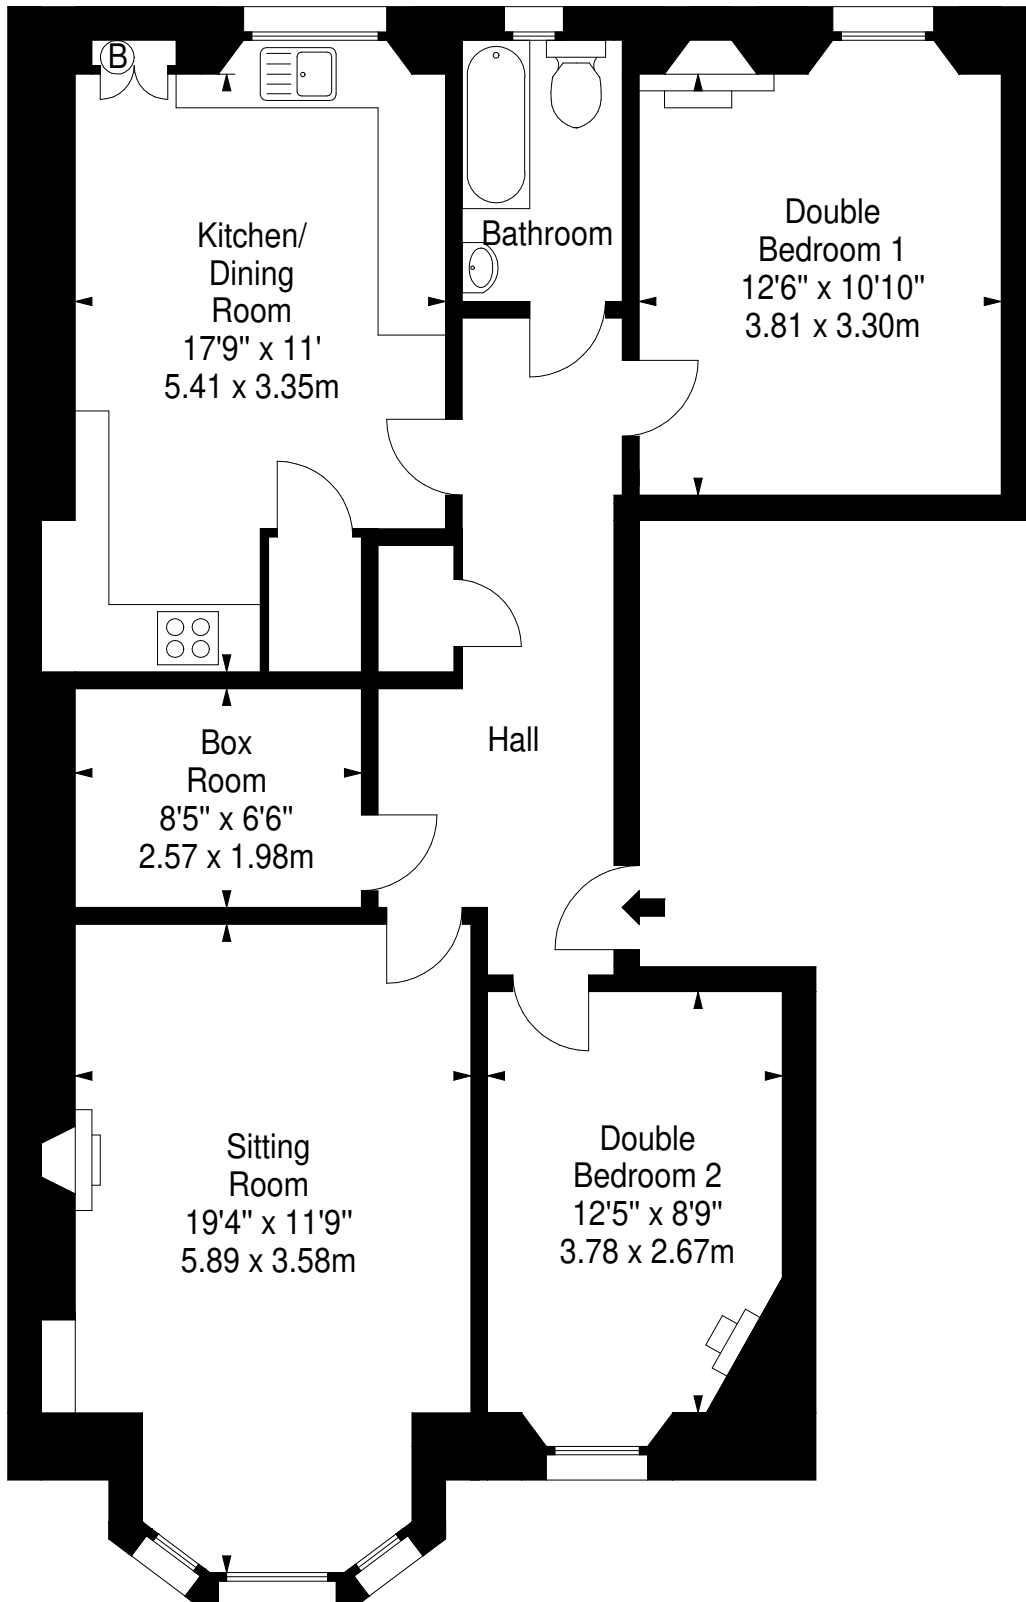

**Harrison Gardens,  
Edinburgh,  
Midlothian, EH11 1SB**

Approx. Gross Internal Area  
908 Sq Ft - 84.35 Sq M  
For identification only. Not to scale.  
© SquareFoot 2026

Second Floor