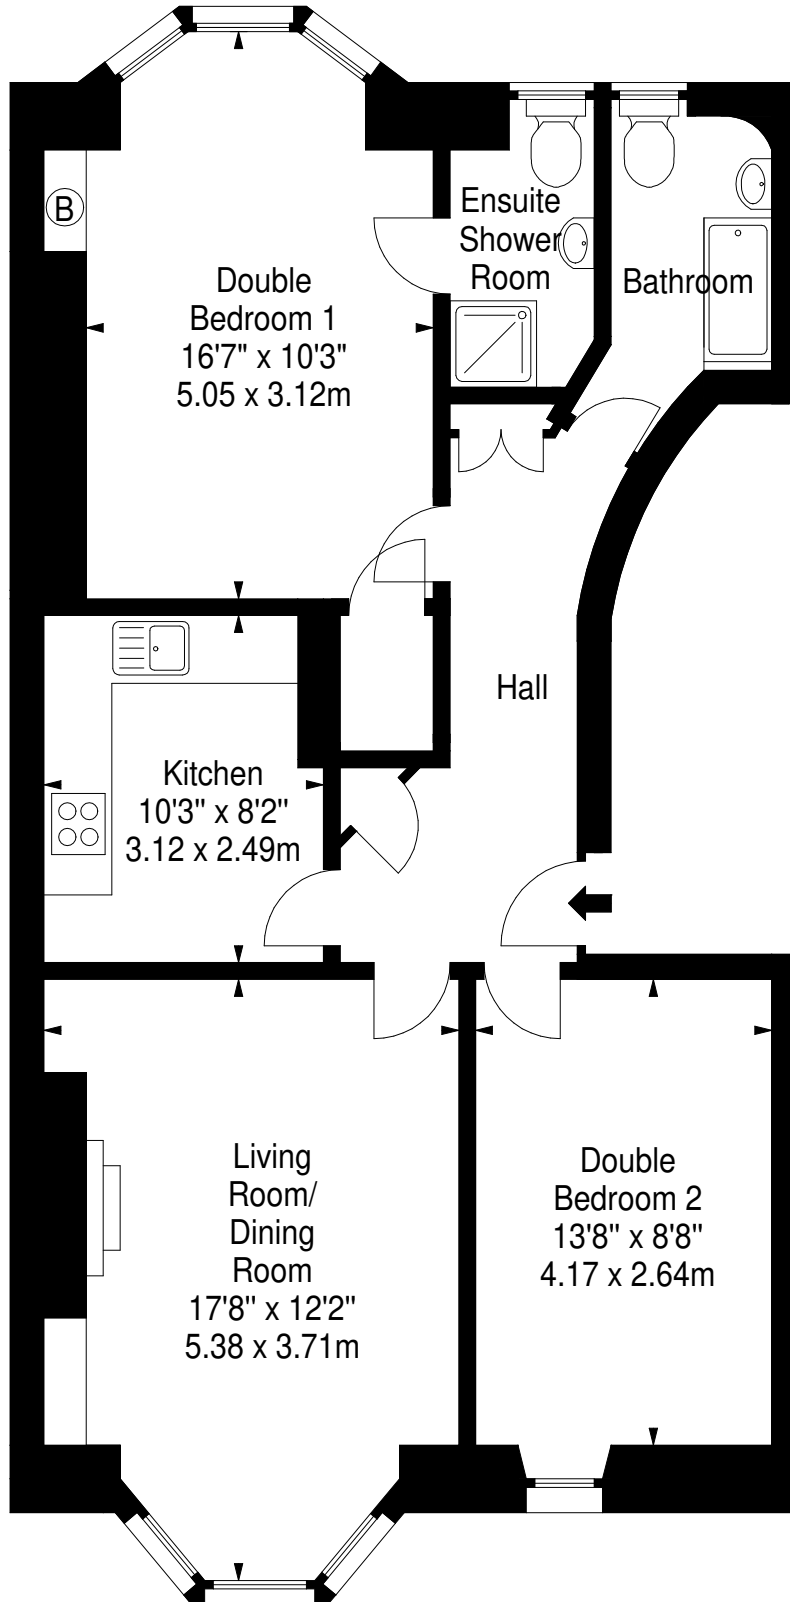

**Piershill Terrace,
Edinburgh,
Midlothian, EH8 7ES**

Approx. Gross Internal Area
789 Sq Ft - 73.30 Sq M
For identification only. Not to scale.
© SquareFoot 2025

Second Floor