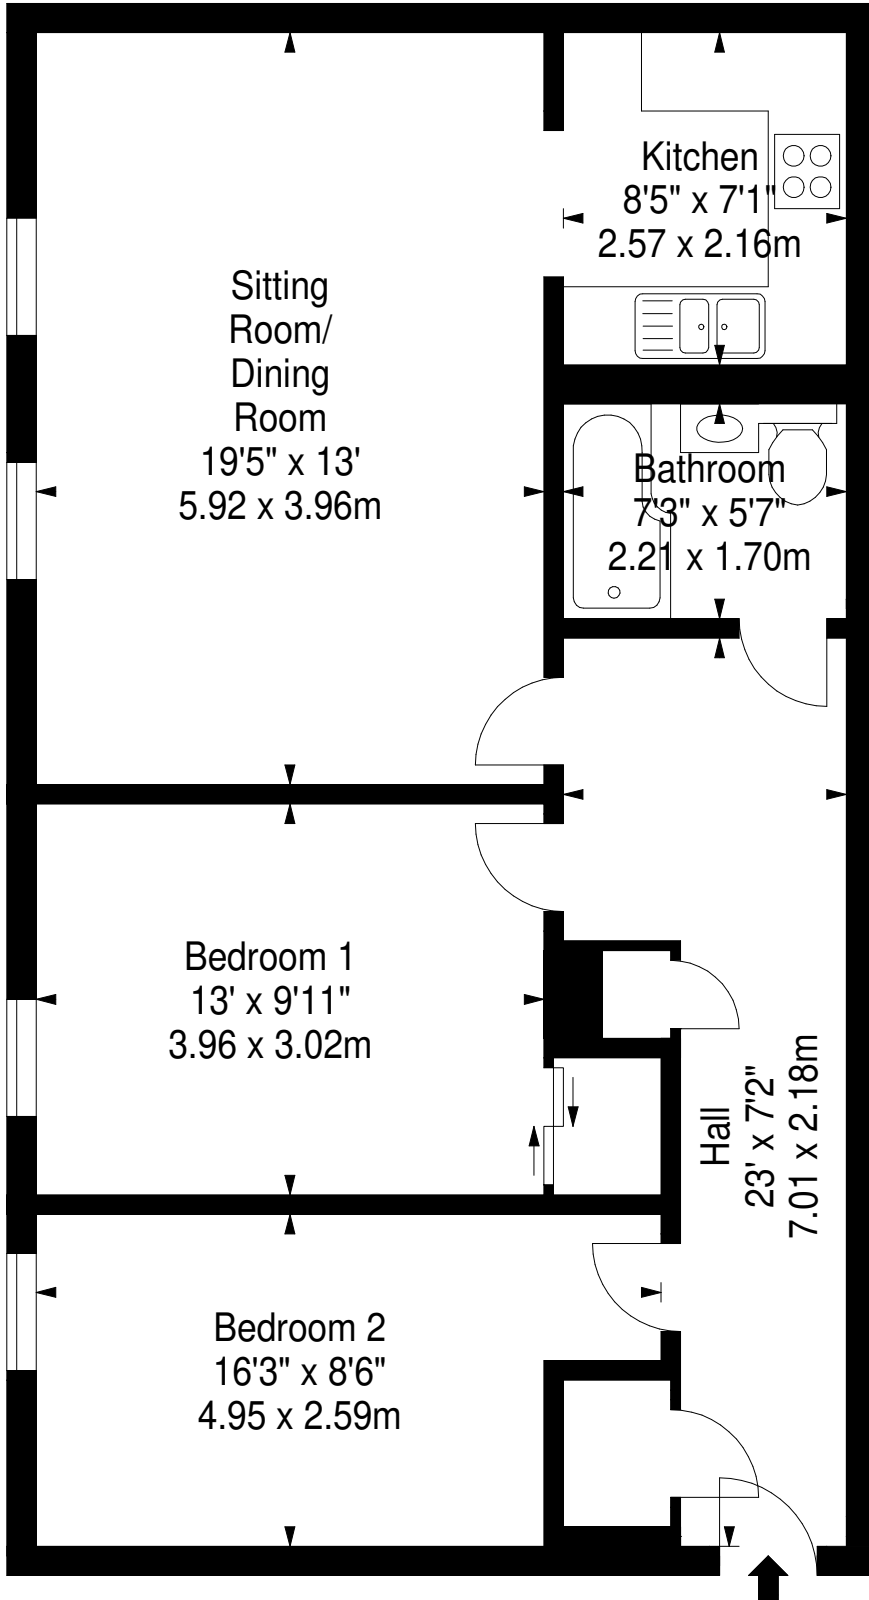

**Dalry Gait,
Edinburgh, EH11 2AU**

Approx. Gross Internal Area
804 Sq Ft - 74.69 Sq M
For identification only. Not to scale.
© SquareFoot 2026

First Floor