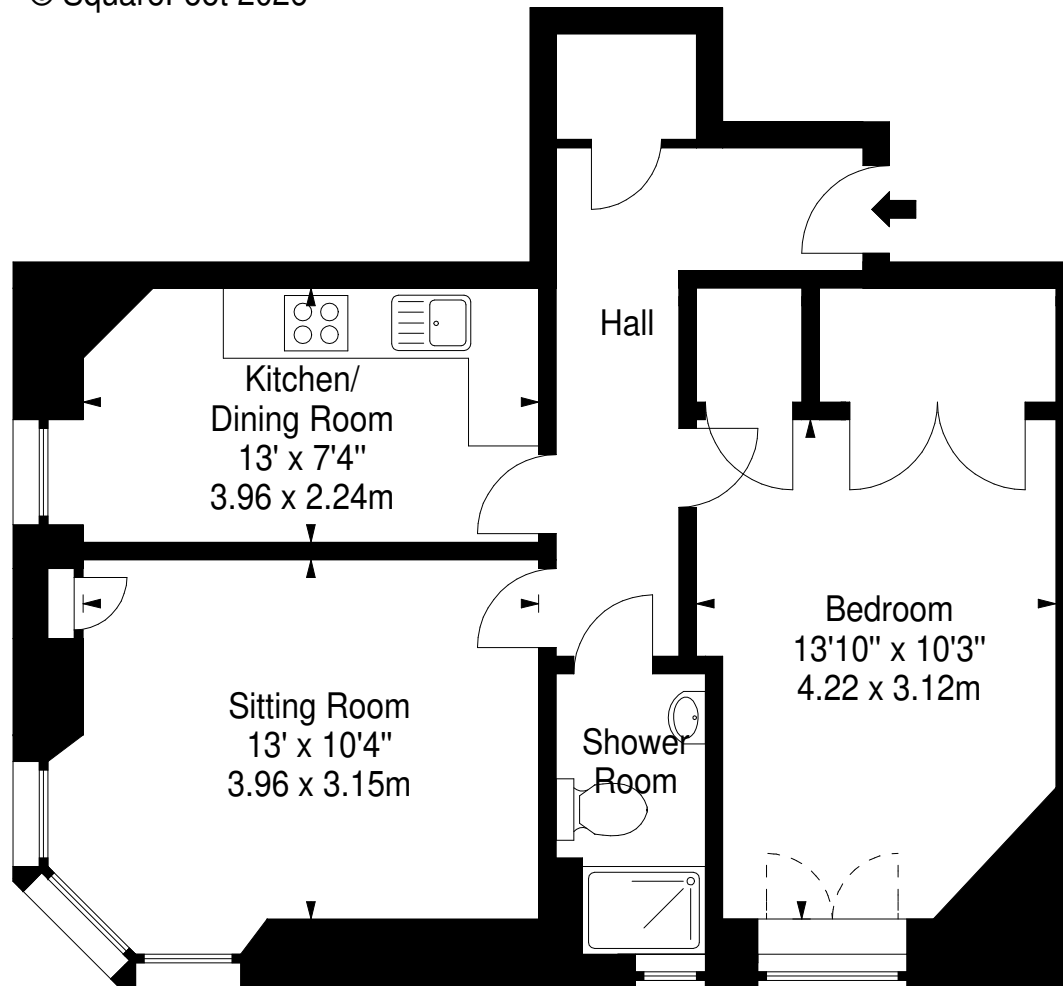

**Murieston Crescent,  
Edinburgh,  
Midlothian, EH11 2LQ**

Approx. Gross Internal Area  
558 Sq Ft - 51.84 Sq M  
For identification only. Not to scale.  
© SquareFoot 2026

First Floor