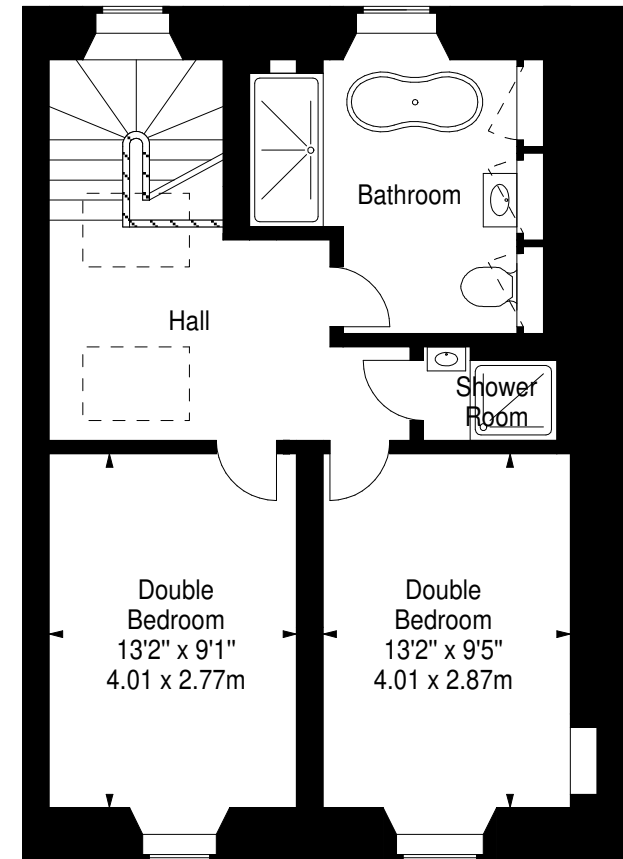

Newhaven Road,  
Edinburgh, EH6 5QB

Approx. Gross Internal Area  
1777 Sq Ft - 165.08 Sq M  
For identification only. Not to scale.  
© SquareFoot 2026

Ground Floor

First Floor

Second Floor