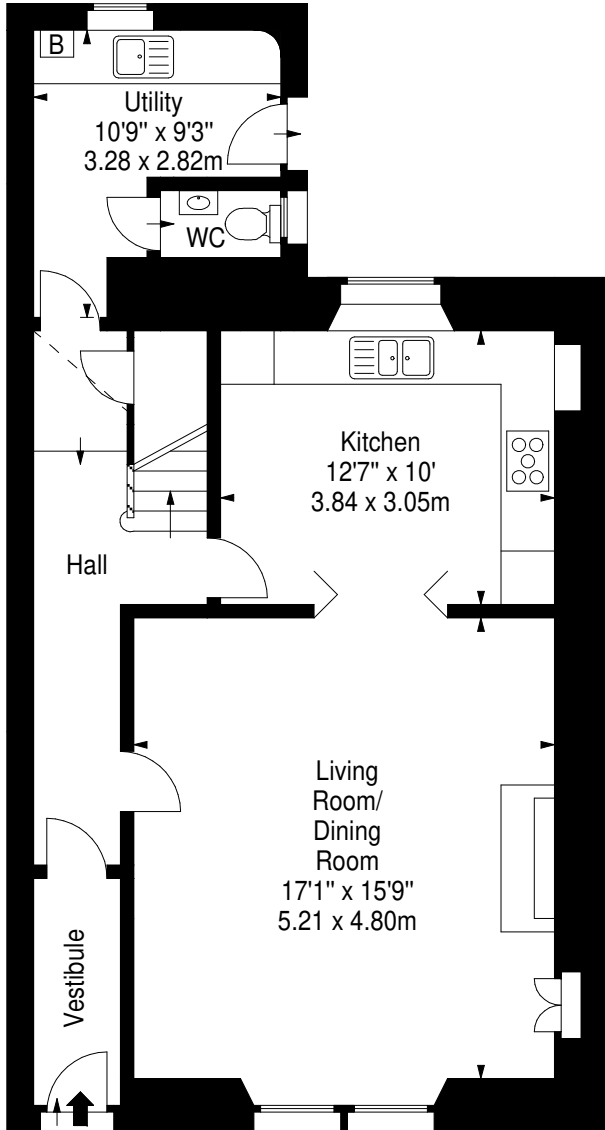

Newhaven Road,  
Edinburgh, EH6 5QB

Approx. Gross Internal Area  
1777 Sq Ft - 165.08 Sq M  
For identification only. Not to scale.  
© SquareFoot 2026

Ground Floor

First Floor

Second Floor