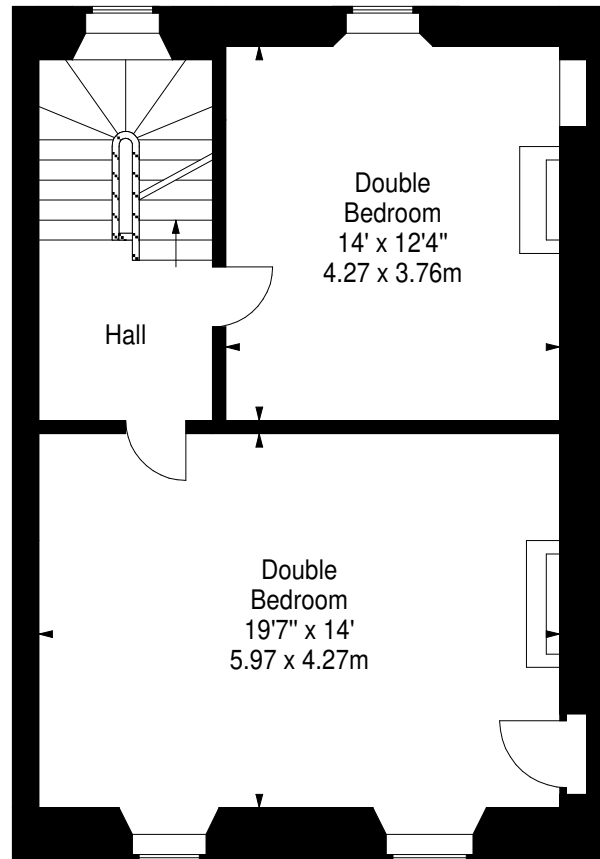

Newhaven Road,  
Edinburgh, EH6 5QB

Approx. Gross Internal Area  
1777 Sq Ft - 165.08 Sq M  
For identification only. Not to scale.  
© SquareFoot 2026

Ground Floor

First Floor

Second Floor