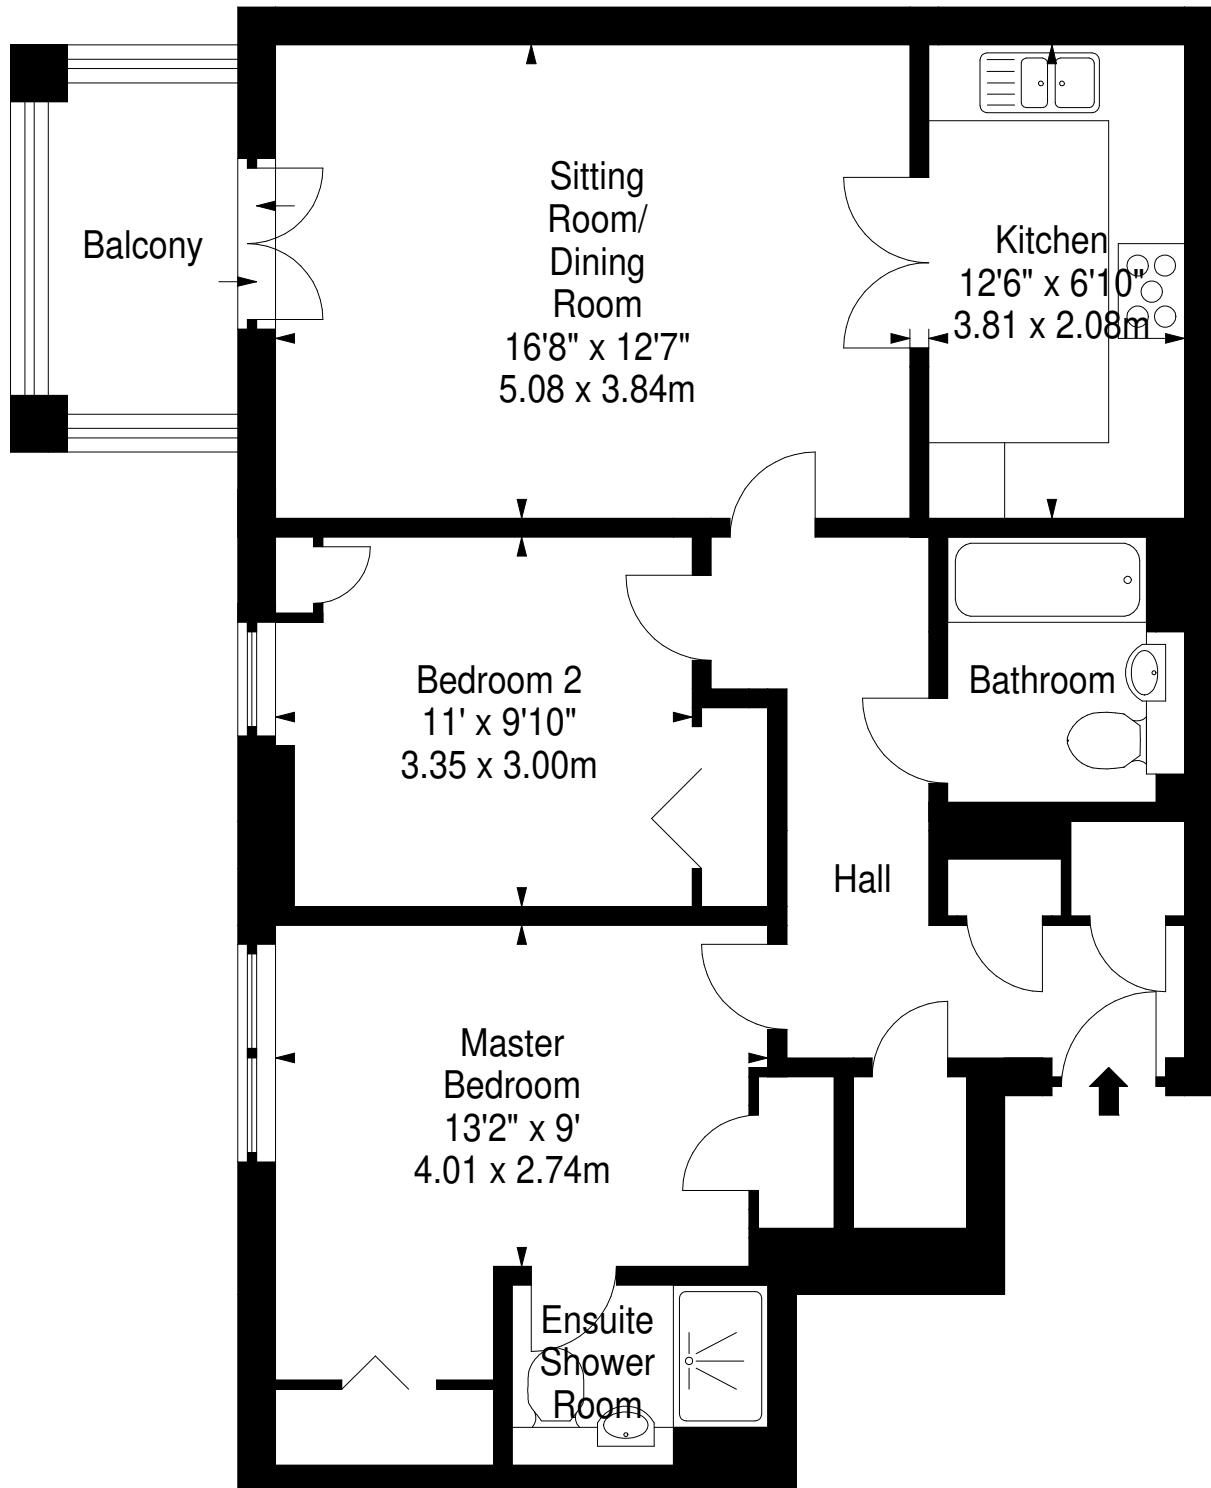

**Powderhall Brae,  
Edinburgh,  
Midlothian, EH7 4GE**

Approx. Gross Internal Area  
809 Sq Ft - 75.16 Sq M  
For identification only. Not to scale.  
© SquareFoot 2026

Ground Floor