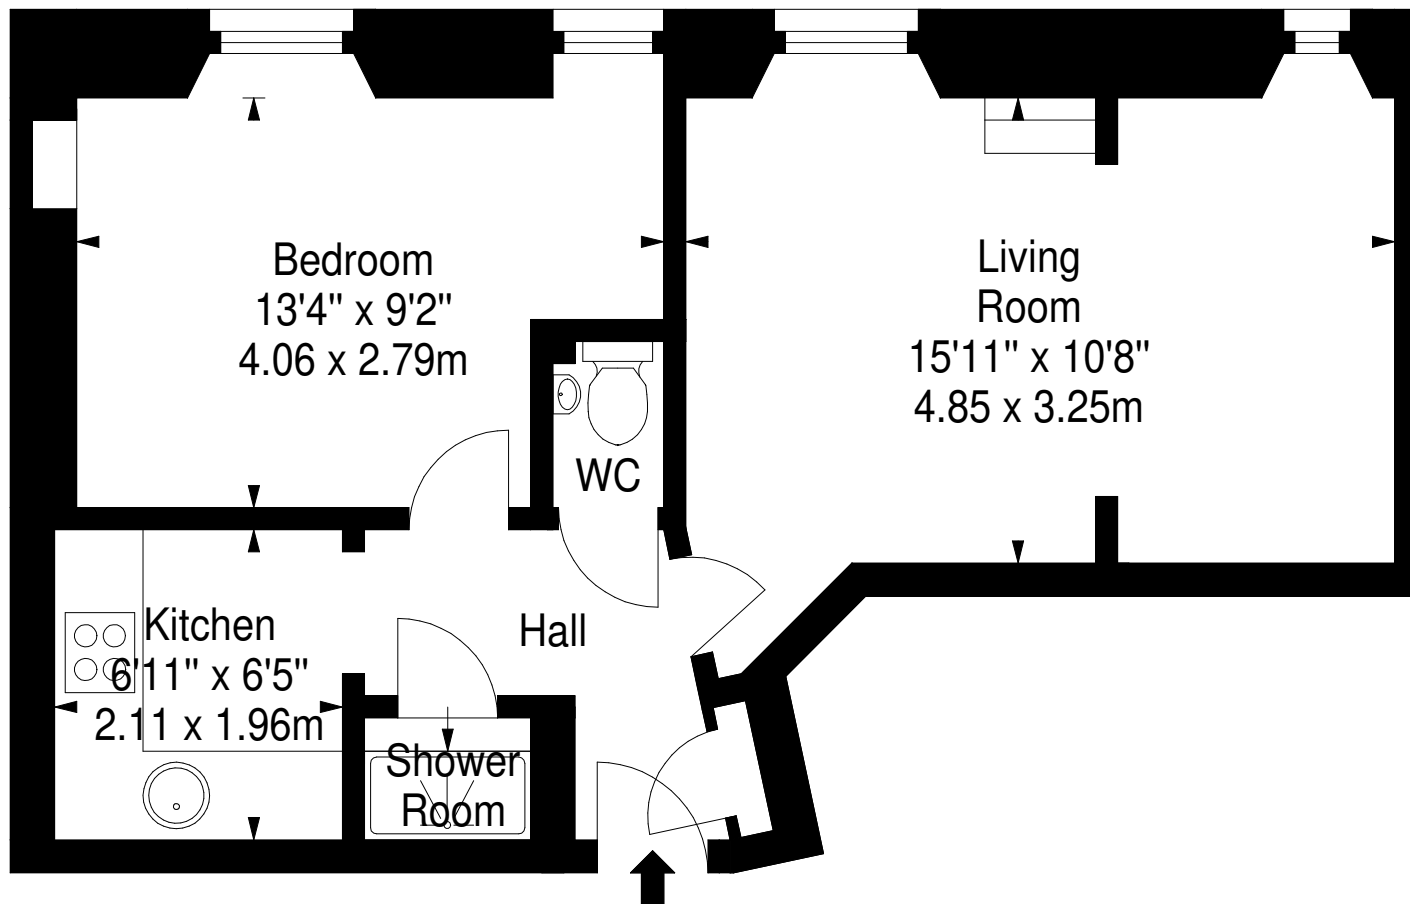

**Brunswick Road,  
Edinburgh, EH7 5NG**

Approx. Gross Internal Area  
427 Sq Ft - 39.67 Sq M  
For identification only. Not to scale.  
© SquareFoot 2026

Ground Floor