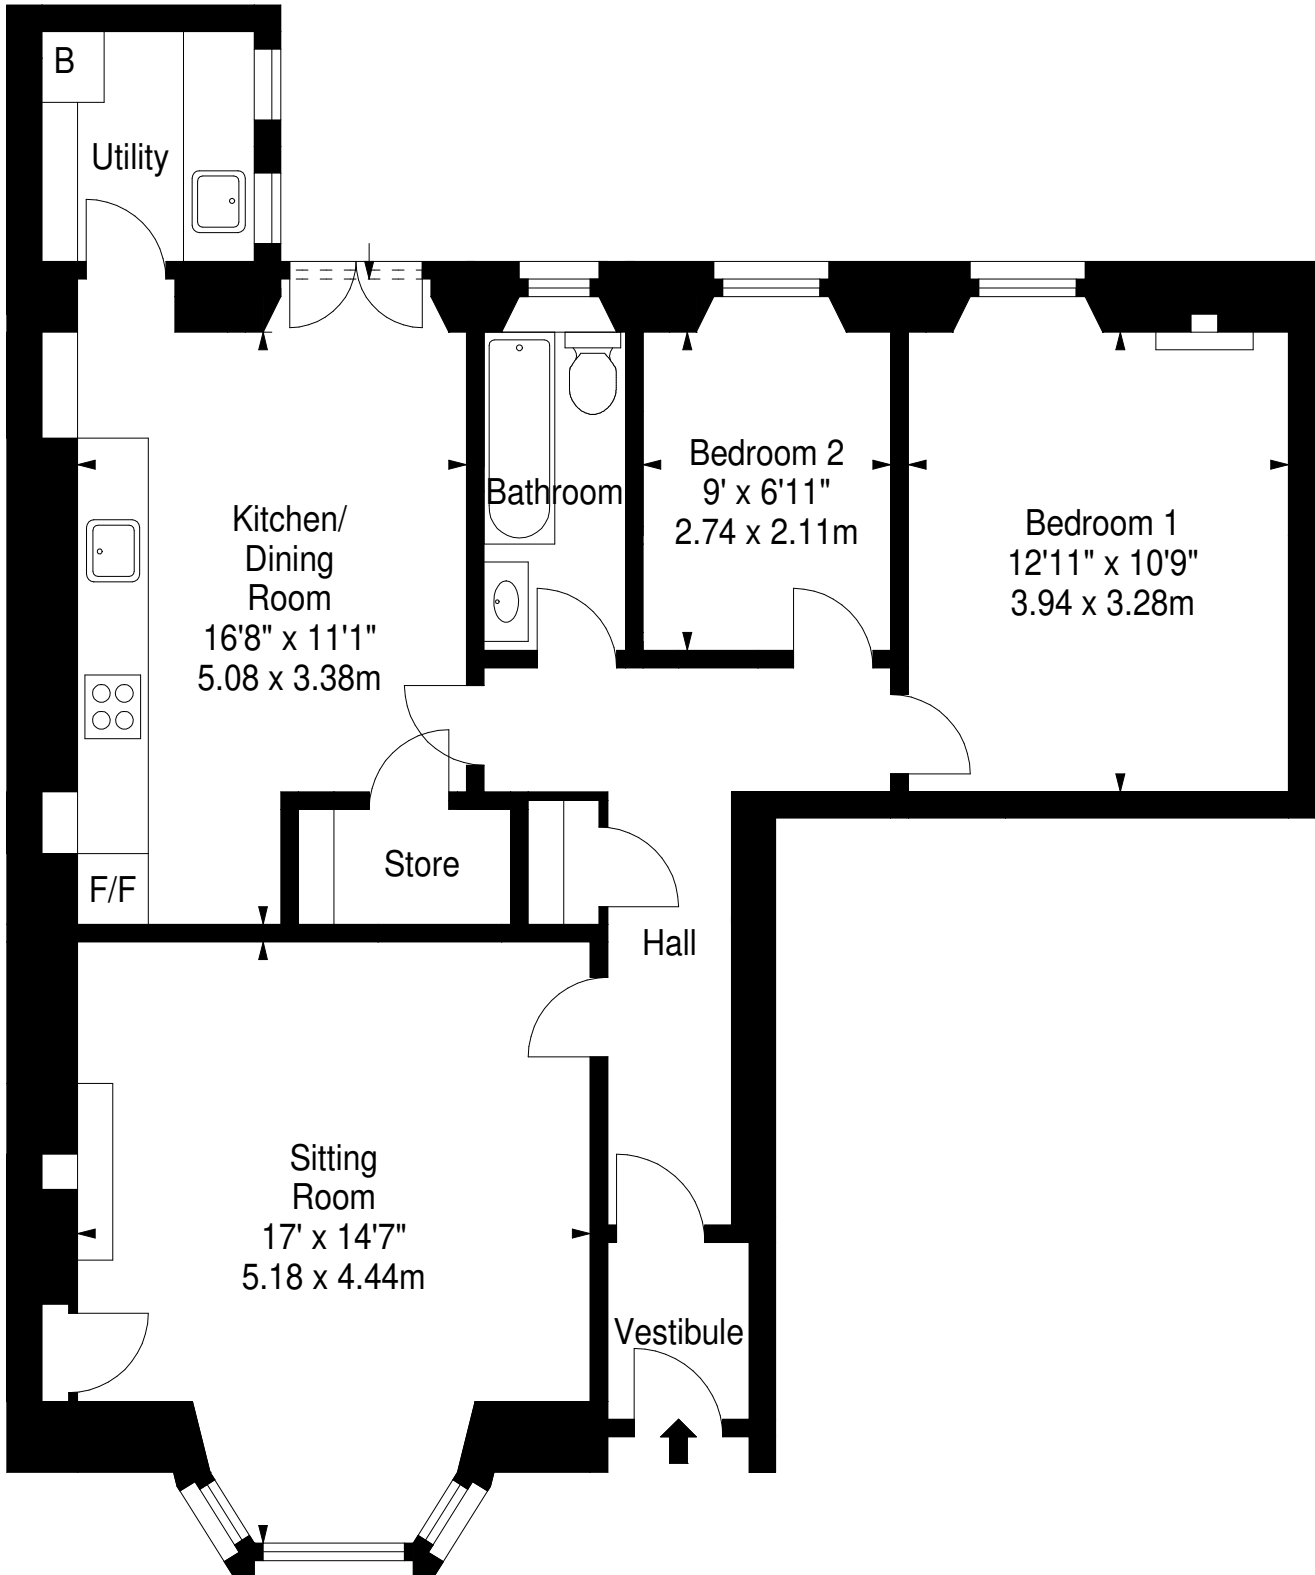

**Briarbank Terrace,
Edinburgh,
Midlothian, EH11 1ST**

Approx. Gross Internal Area
879 Sq Ft - 81.66 Sq M
For identification only. Not to scale.
© SquareFoot 2026

Ground Floor