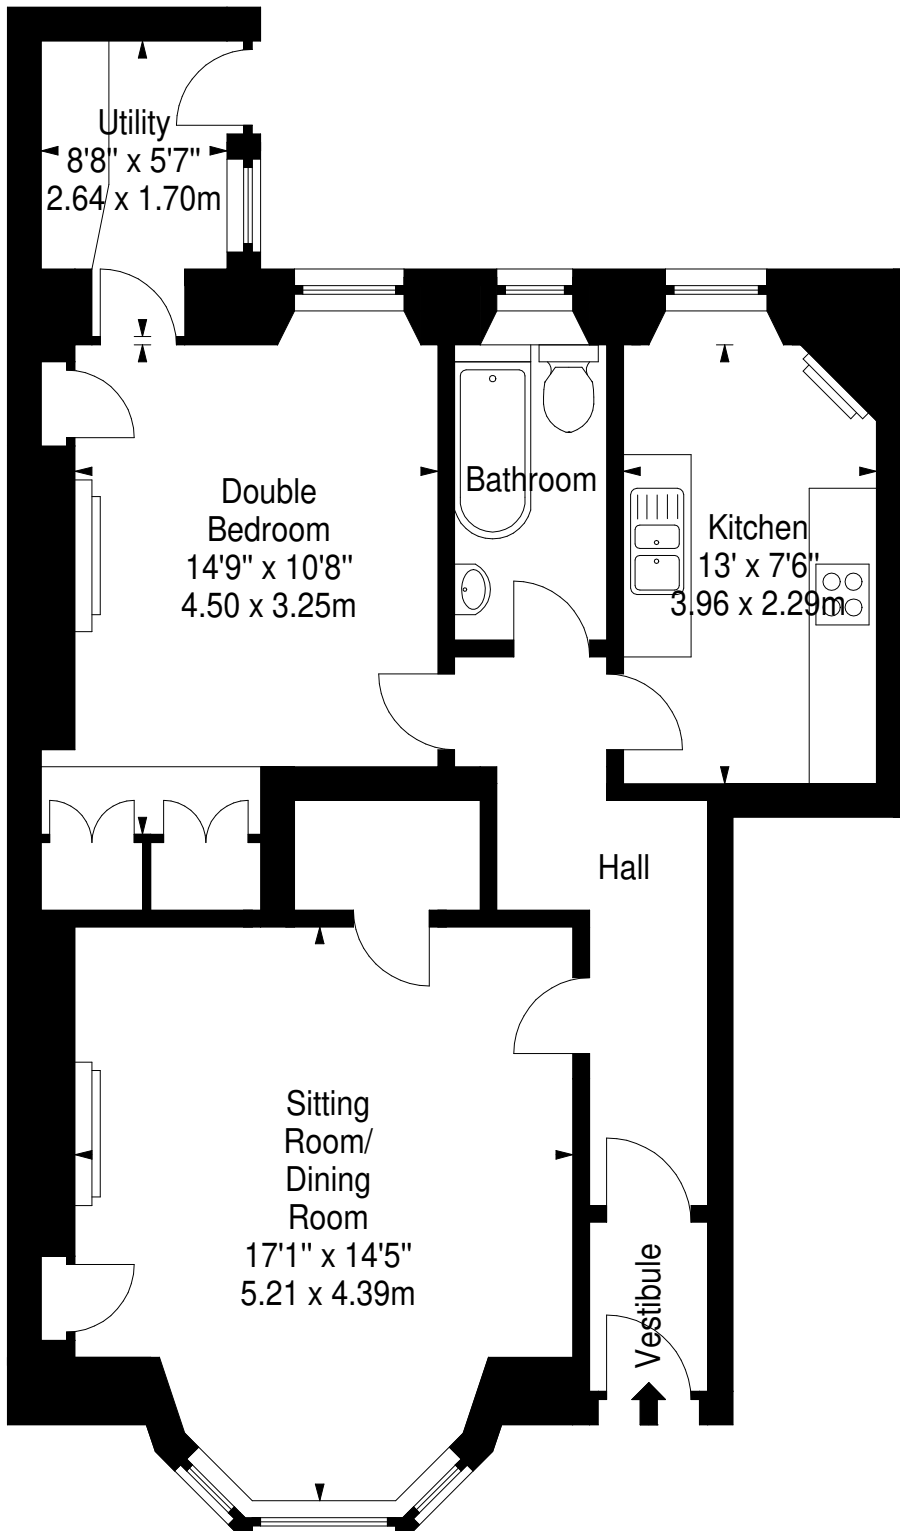

Hollybank Terrace,
Edinburgh,
Midlothian, EH11 1SW

Approx. Gross Internal Area
751 Sq Ft - 69.77 Sq M
For identification only. Not to scale.
© SquareFoot 2026

Ground Floor