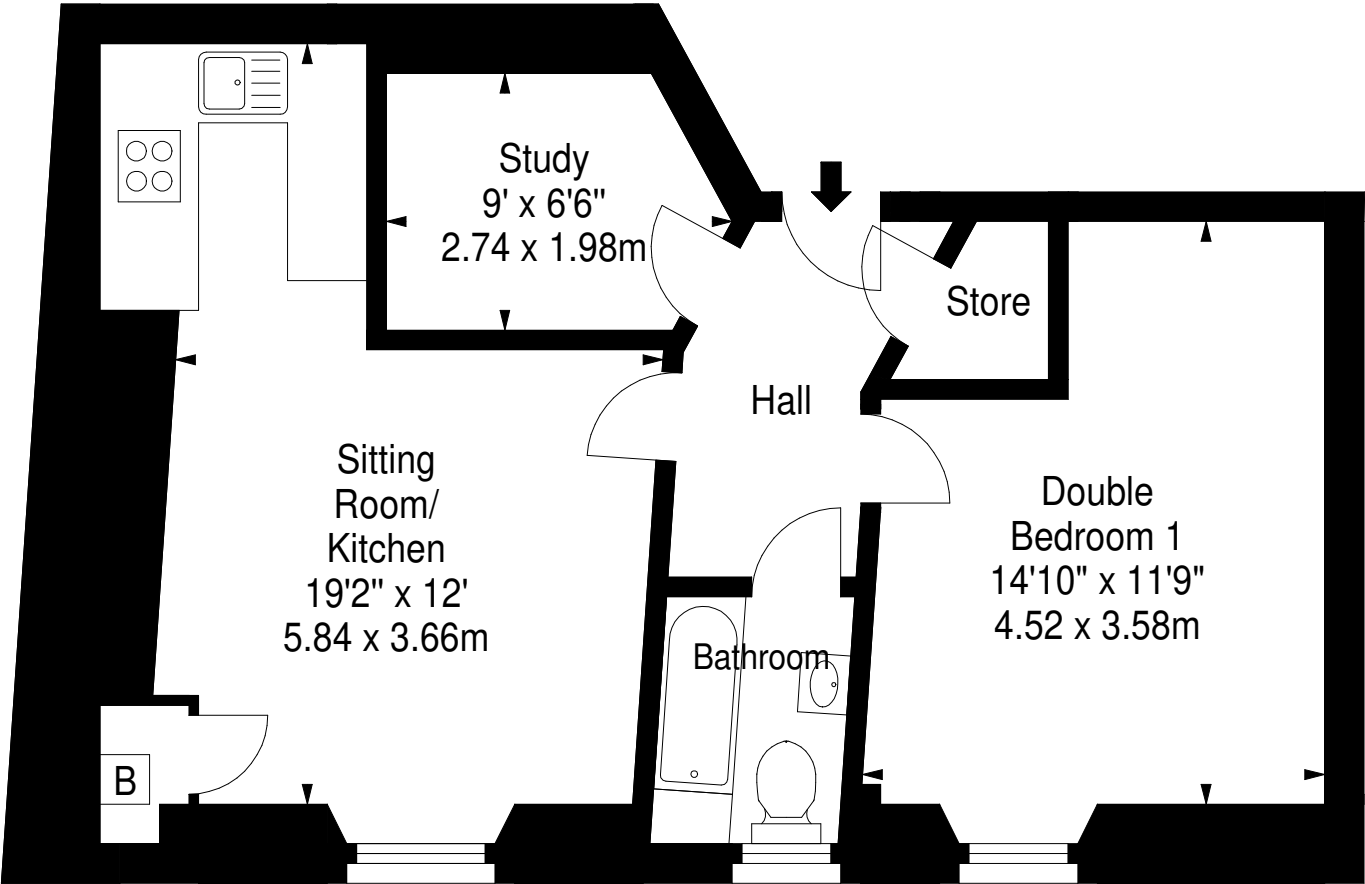

**Stewart Terrace,  
Edinburgh,  
Midlothian, EH11 1UJ**

Approx. Gross Internal Area  
533 Sq Ft - 49.52 Sq M  
For identification only. Not to scale.  
© SquareFoot 2026

Third Floor