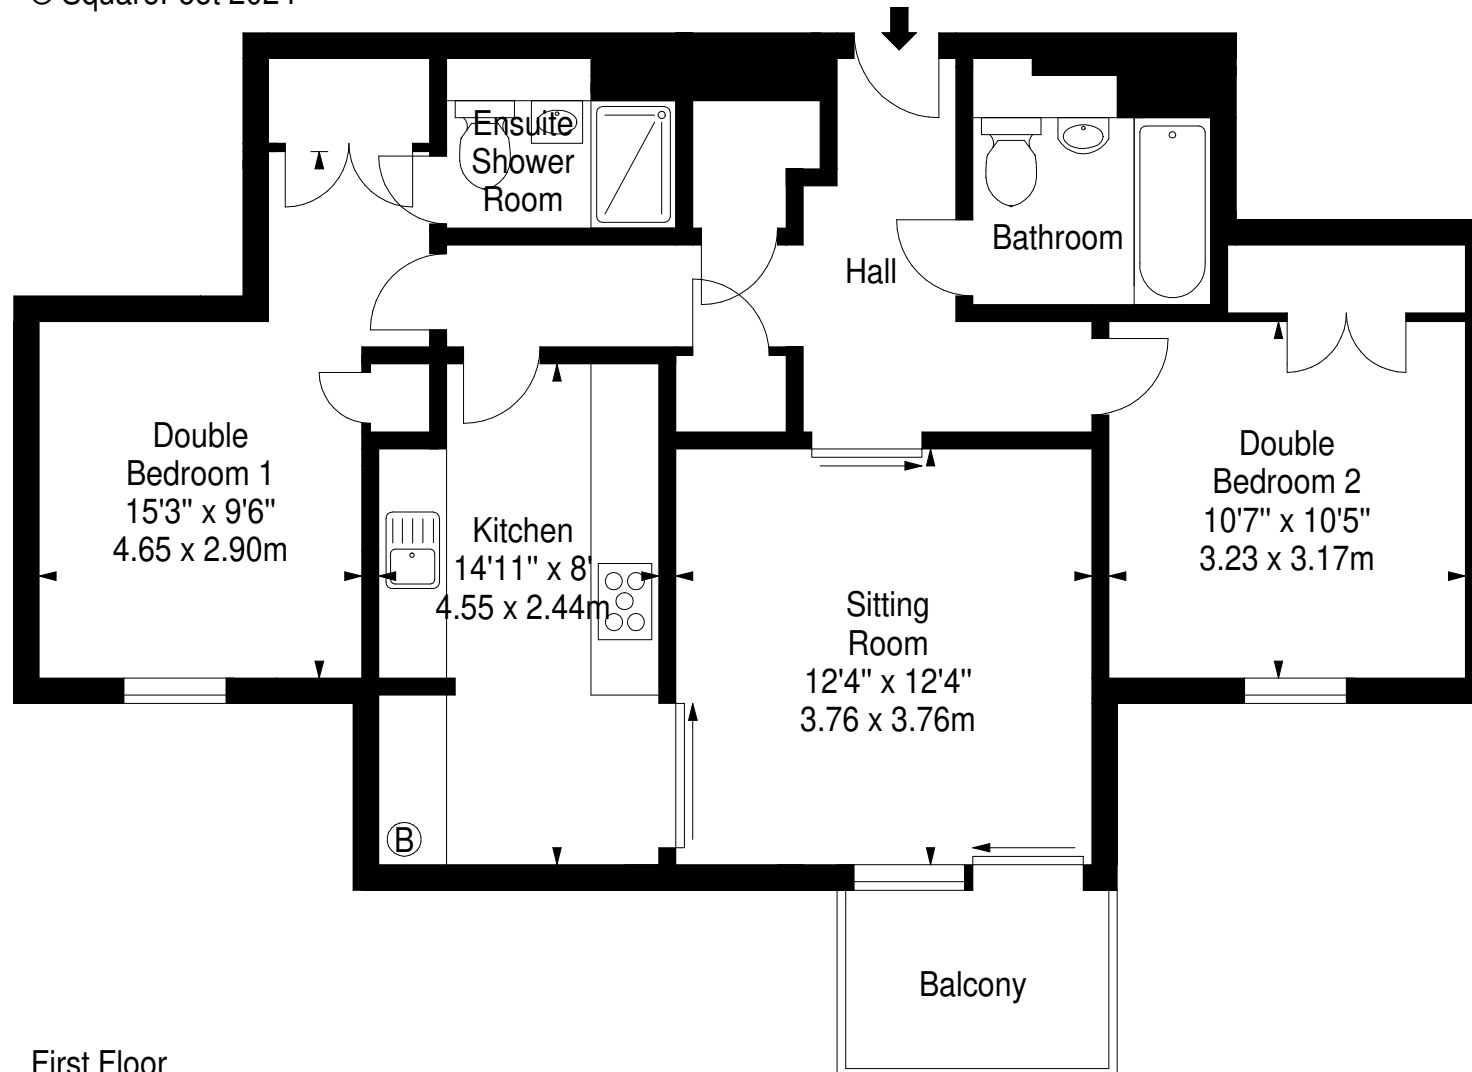

East Pilton Farm Avenue,
Edinburgh,
Midlothian, EH5 2GA

Approx. Gross Internal Area
783 Sq Ft - 72.74 Sq M
For identification only. Not to scale.
© SquareFoot 2024

First Floor