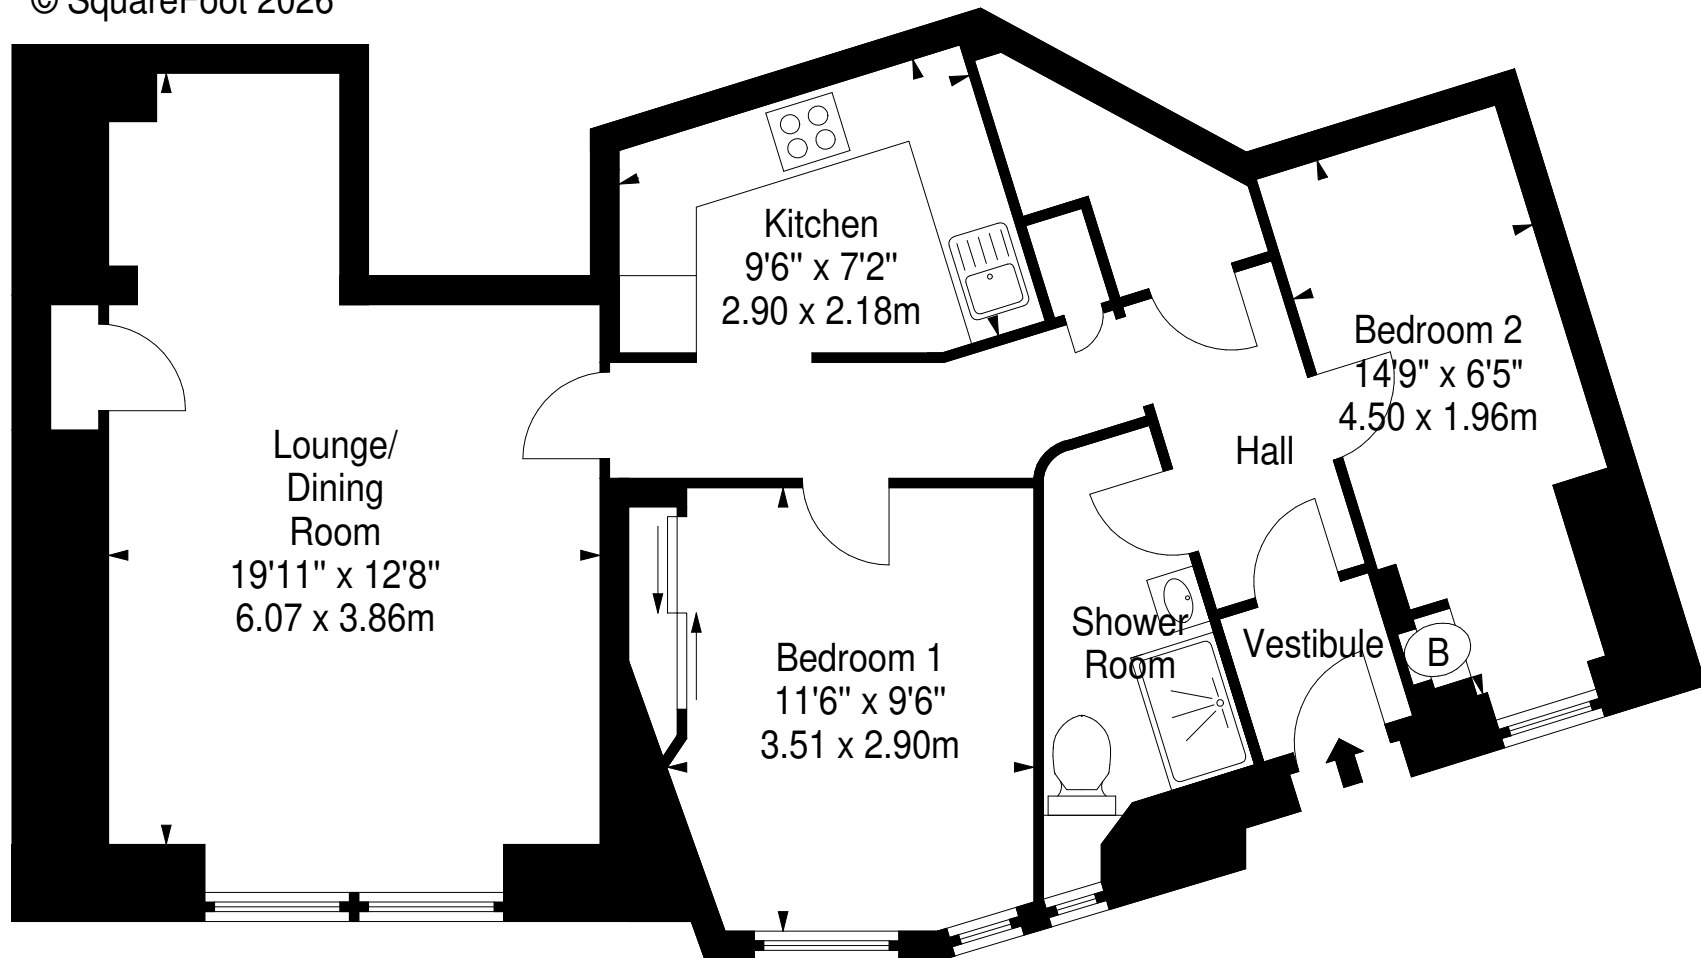

Dundee Terrace,
Edinburgh,
Midlothian, EH11 1DW

Approx. Gross Internal Area
690 Sq Ft - 64.10 Sq M
For identification only. Not to scale.
© SquareFoot 2026

Ground Floor