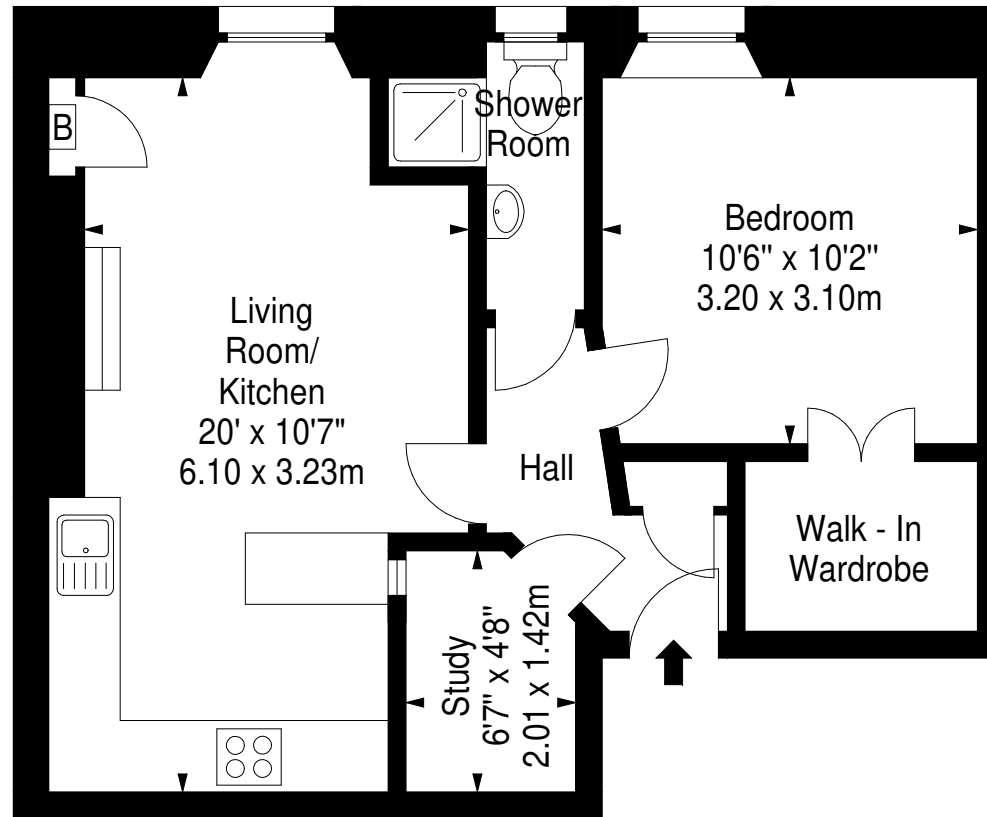

**Robertson Avenue,
Edinburgh,
Midlothian, EH11 1PT**

Approx. Gross Internal Area
476 Sq Ft - 44.22 Sq M
For identification only. Not to scale.
© SquareFoot 2026

Second Floor