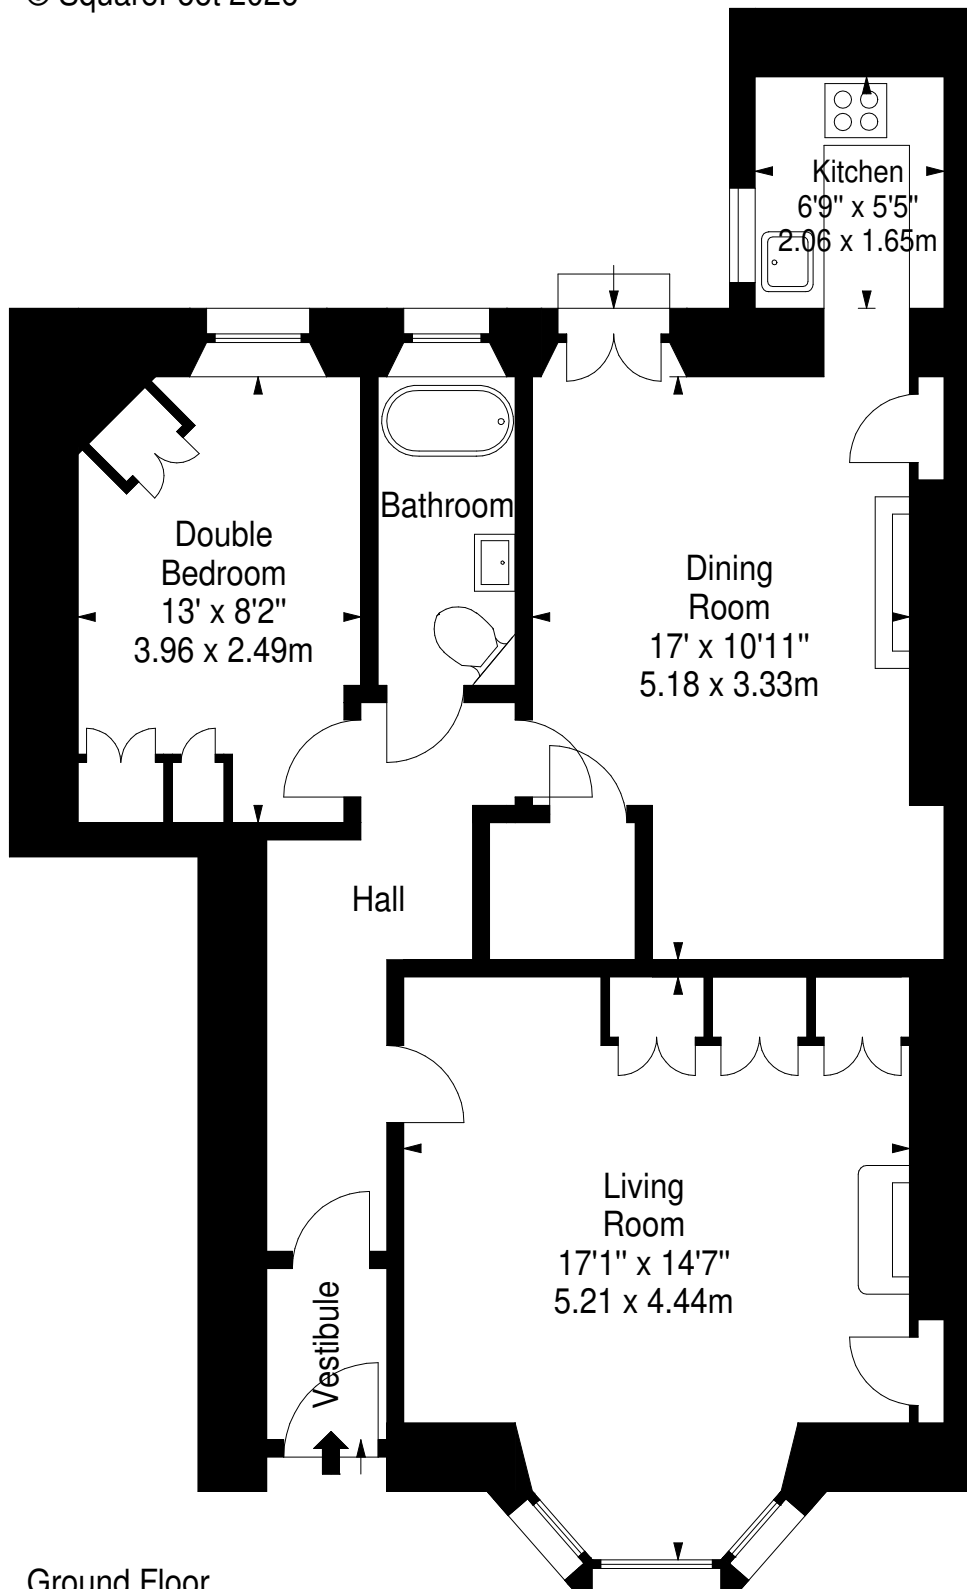

**Almondbank Terrace,
Edinburgh,
Midlothian, EH11 1SR**

Approx. Gross Internal Area
754 Sq Ft - 70.05 Sq M
For identification only. Not to scale.
© SquareFoot 2026

Ground Floor