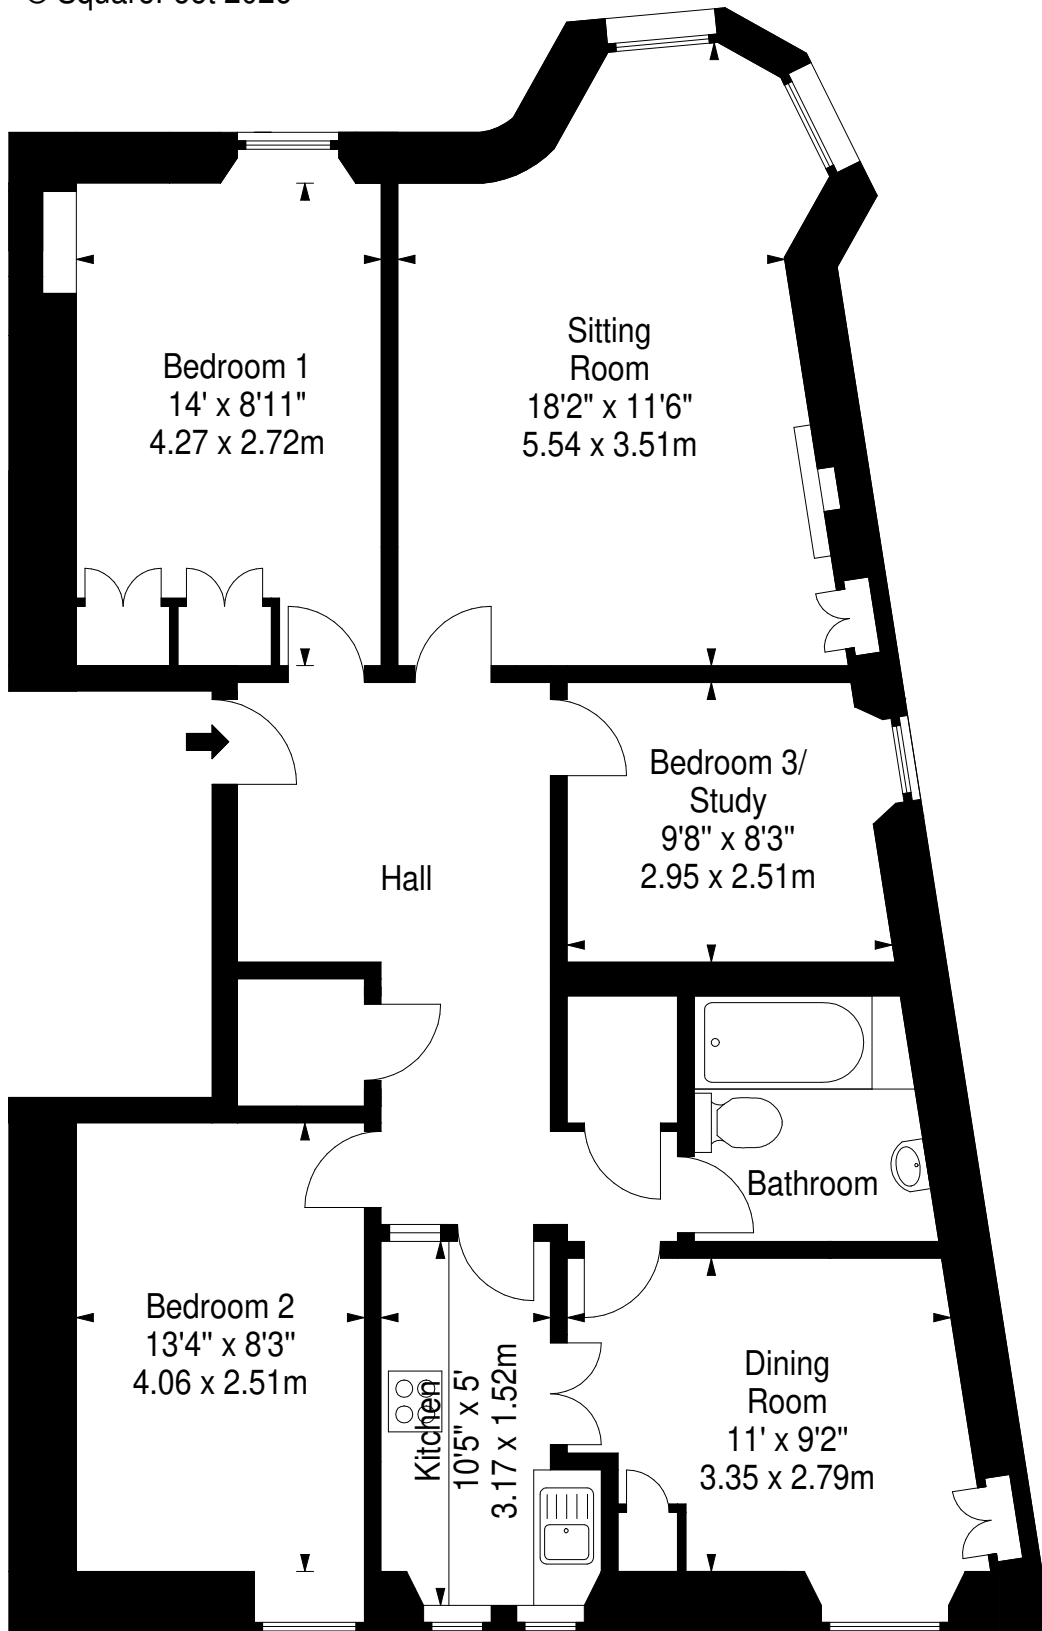

**Ashley Terrace,
Edinburgh,
Midlothian, EH11 1RY**

Approx. Gross Internal Area
970 Sq Ft - 90.11 Sq M
For identification only. Not to scale.
© SquareFoot 2026

Third Floor