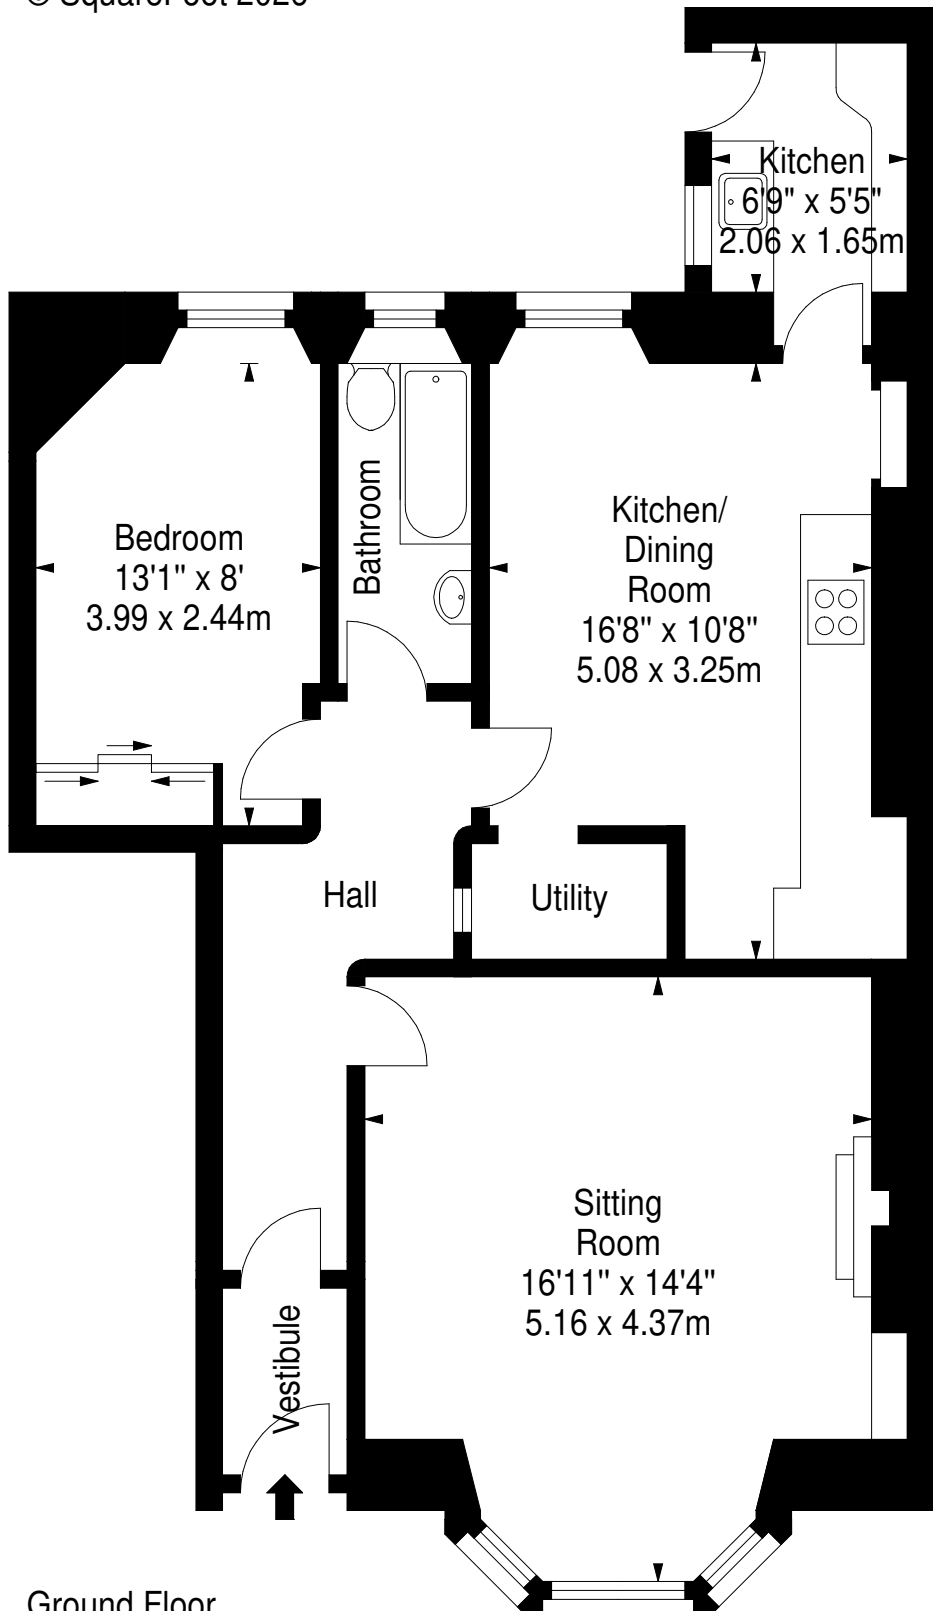

**Briarbank Terrace,
Edinburgh,
Midlothian, EH11 1SU**

Approx. Gross Internal Area
733 Sq Ft - 68.10 Sq M
For identification only. Not to scale.
© SquareFoot 2026

Ground Floor