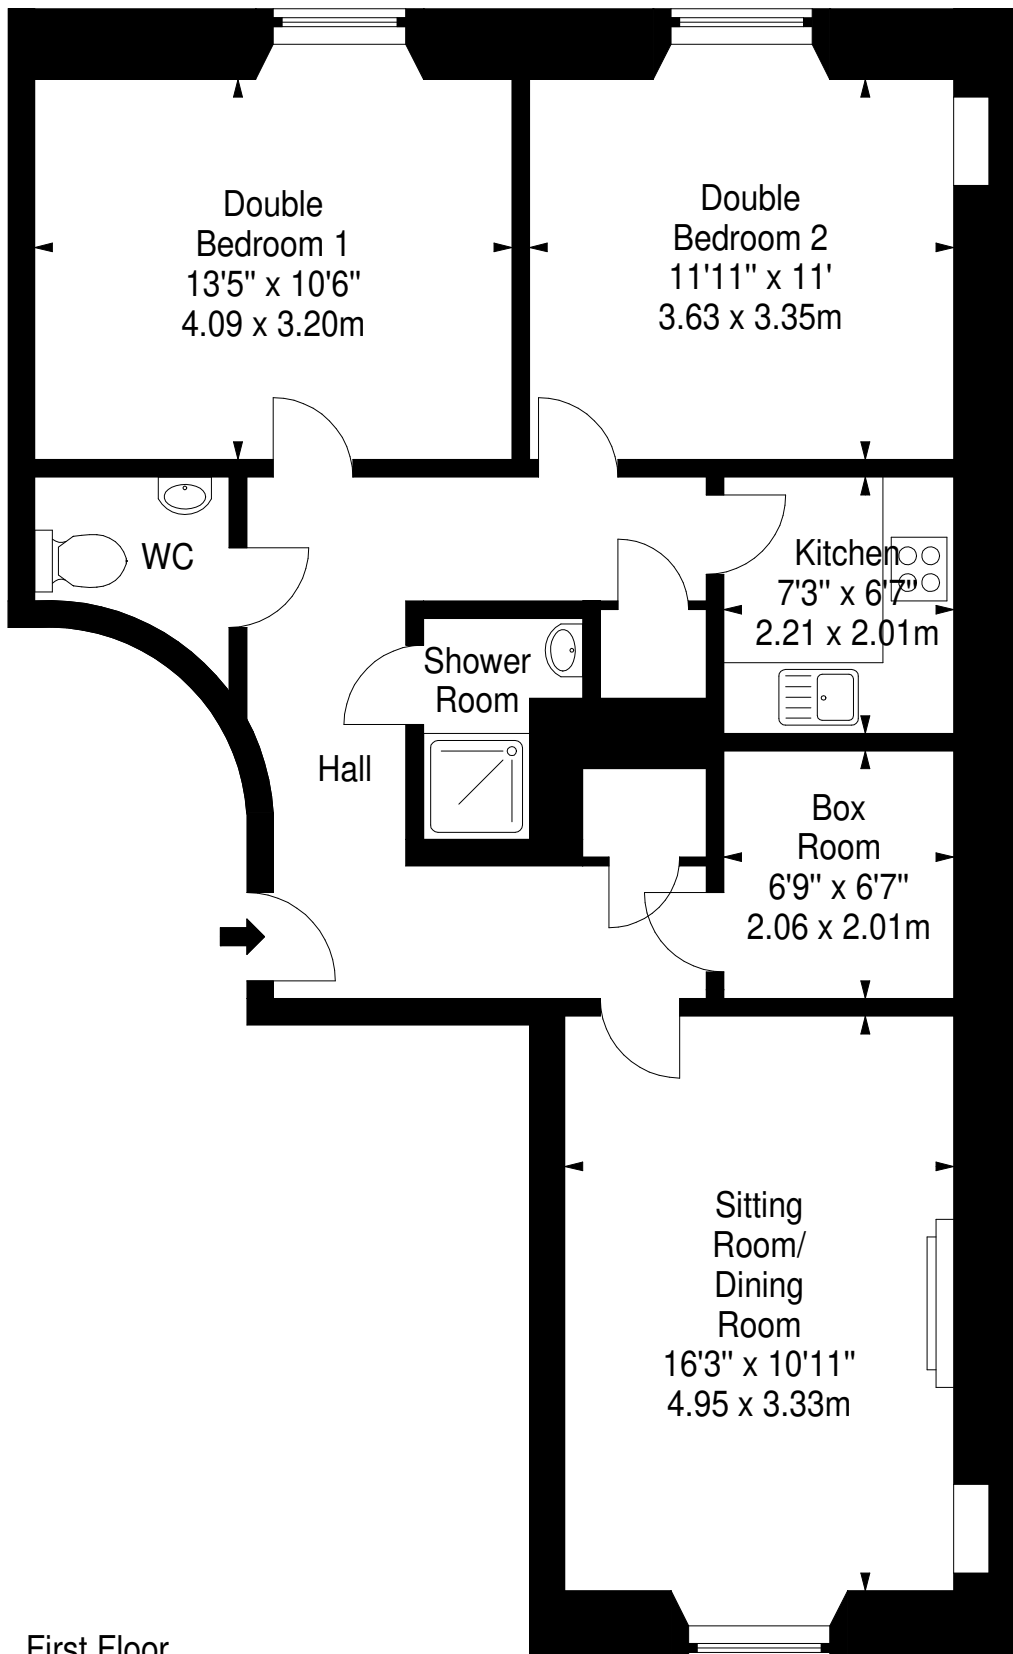

Lutton Place,
Edinburgh,
Midlothian, EH8 9PF

Approx. Gross Internal Area
811 Sq Ft - 75.34 Sq M
For identification only. Not to scale.
© SquareFoot 2026

First Floor