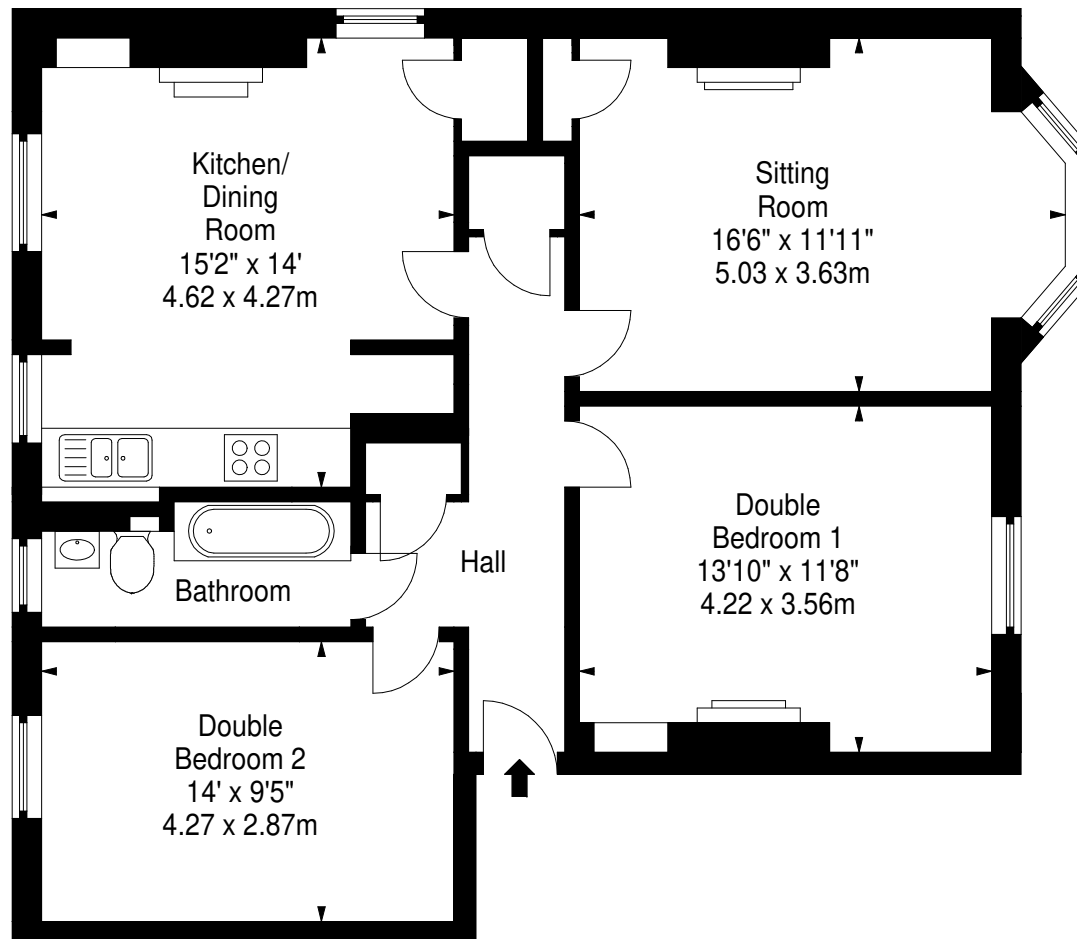

**Windsor Place,
Edinburgh,
Midlothian, EH15 2AE**

Approx. Gross Internal Area
877 Sq Ft - 81.47 Sq M
For identification only. Not to scale.
© SquareFoot 2026

Second Floor