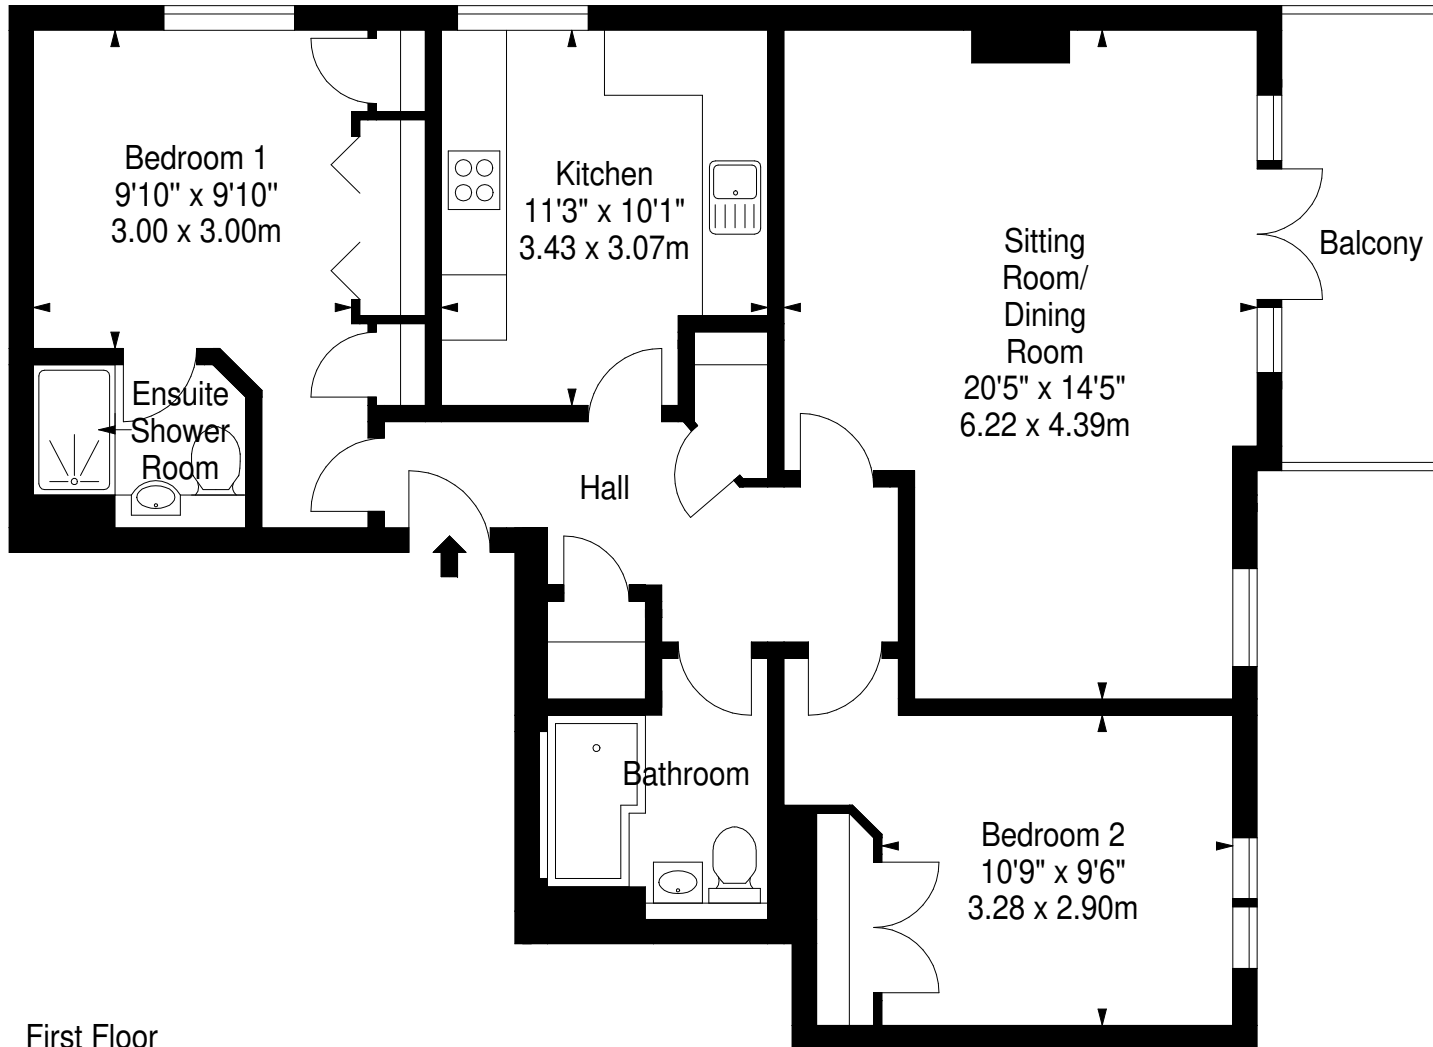

**Appin Street,
Edinburgh,
Midlothian, EH14 1PA**

Approx. Gross Internal Area
865 Sq Ft - 80.36 Sq M
For identification only. Not to scale.
© SquareFoot 2026

First Floor