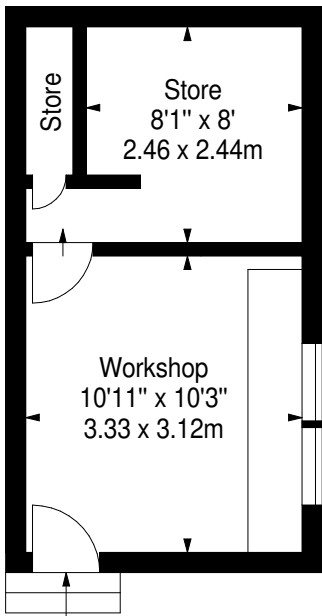

**Cowan Road,
Edinburgh,
Midlothian, EH11 1RL**

Approx. Gross Internal Area
1206 Sq Ft - 112.04 Sq M
Workshop & Stores
Approx. Gross Internal Area
200 Sq Ft - 18.58 Sq M
For identification only.
Not to scale.
© SquareFoot 2026

Ground Floor

Ground Floor

First Floor