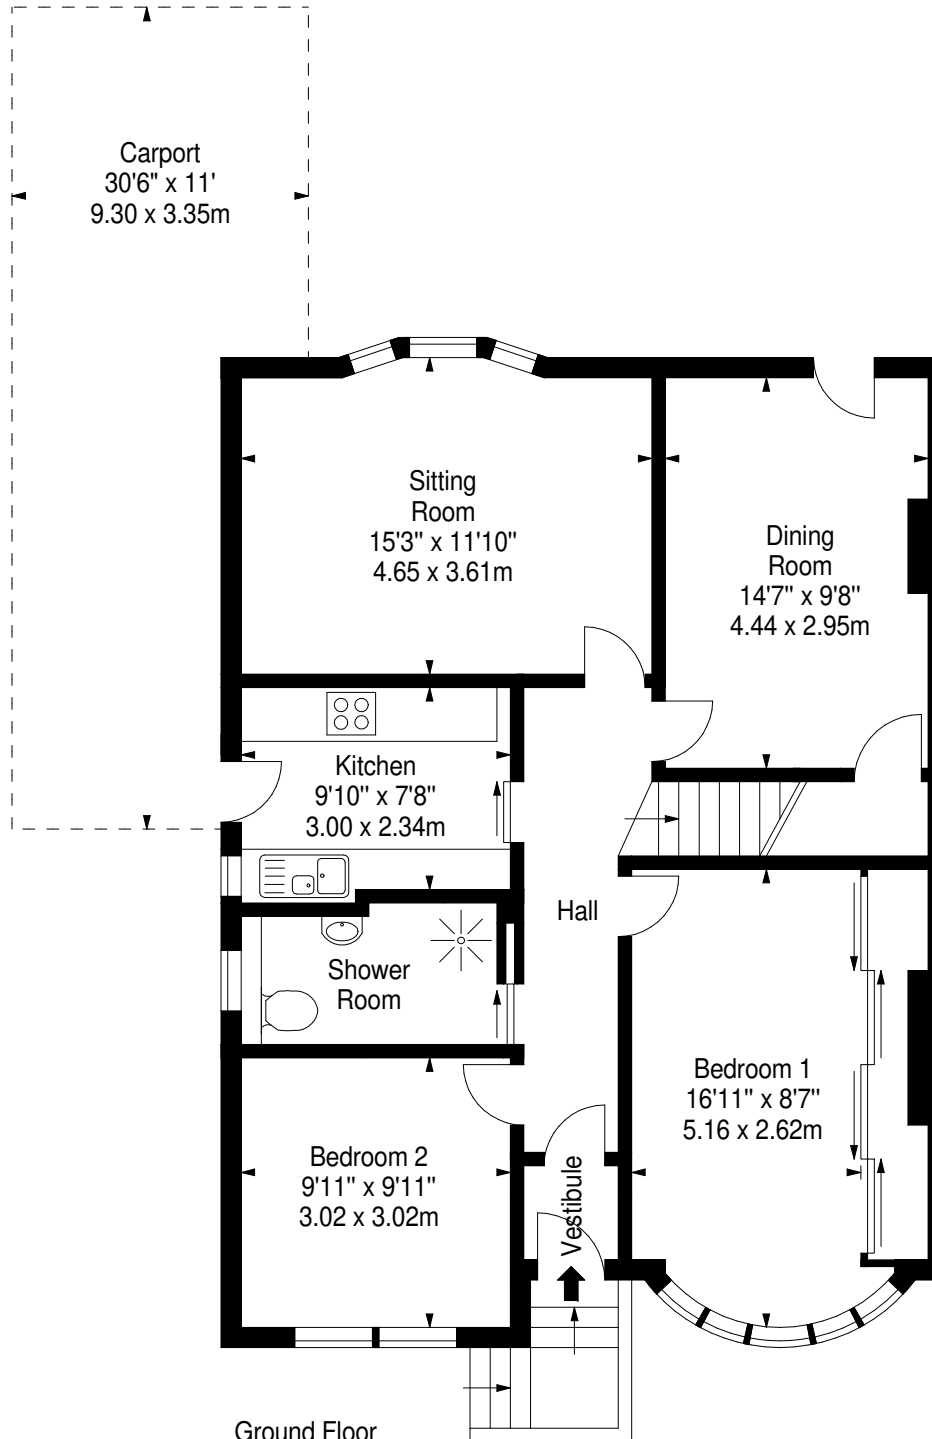

**Cowan Road,
Edinburgh,
Midlothian, EH11 1RL**

Approx. Gross Internal Area
1206 Sq Ft - 112.04 Sq M
Workshop & Stores
Approx. Gross Internal Area
200 Sq Ft - 18.58 Sq M
For identification only.
Not to scale.
© SquareFoot 2026

Ground Floor

Ground Floor

First Floor