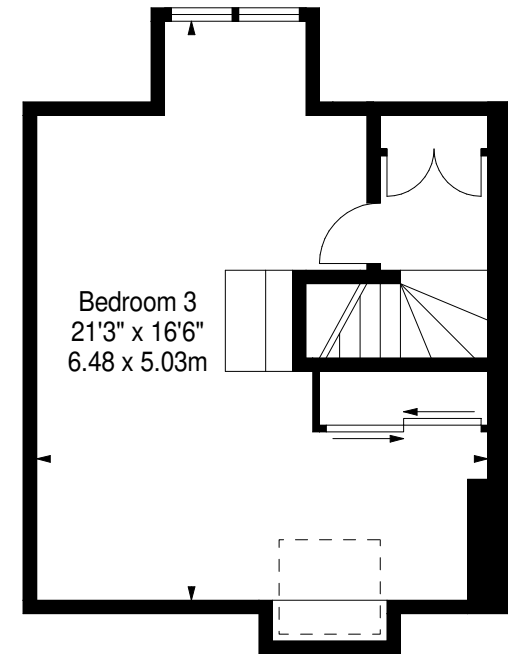

**Cowan Road,
Edinburgh,
Midlothian, EH11 1RL**

Approx. Gross Internal Area
1206 Sq Ft - 112.04 Sq M
Workshop & Stores
Approx. Gross Internal Area
200 Sq Ft - 18.58 Sq M
For identification only.
Not to scale.
© SquareFoot 2026

Ground Floor

Ground Floor

First Floor