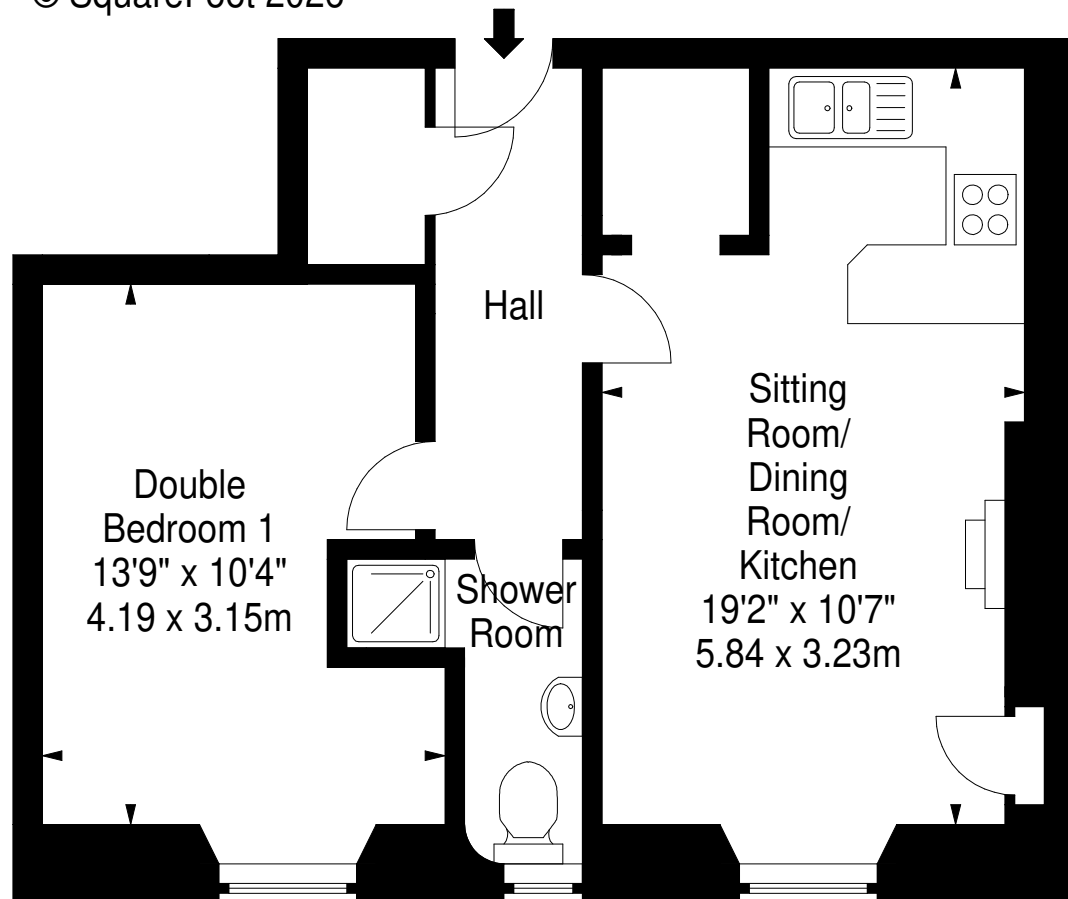

**St. Peters Place,
Edinburgh,
Midlothian, EH3 9PQ**

Approx. Gross Internal Area
456 Sq Ft - 42.36 Sq M
For identification only. Not to scale.
© SquareFoot 2026

Second Floor