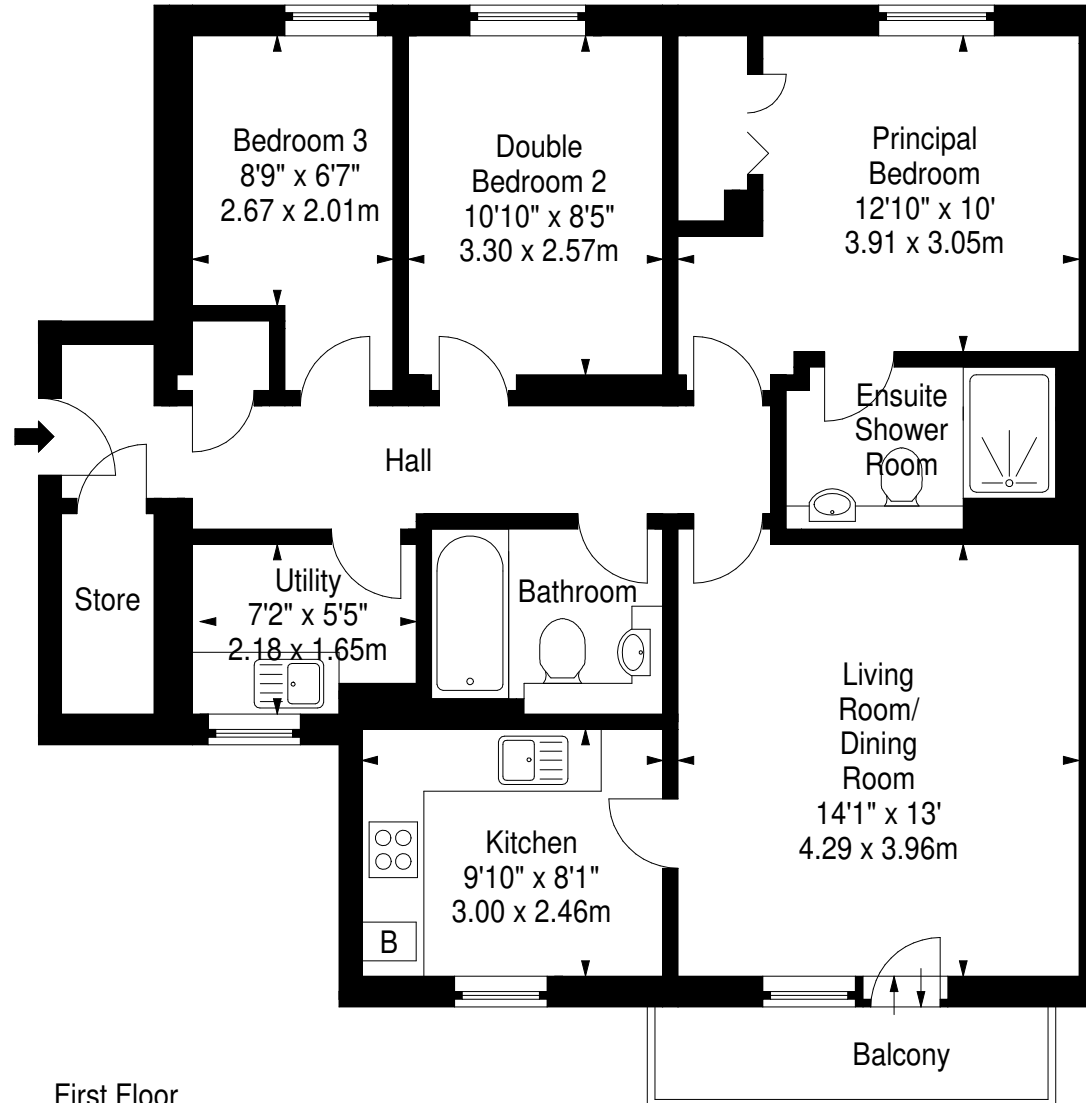

**Slateford Gait,  
Edinburgh, EH11 1GU**

Approx. Gross Internal Area  
883 Sq Ft - 82.03 Sq M  
For identification only. Not to scale.  
© SquareFoot 2024

First Floor