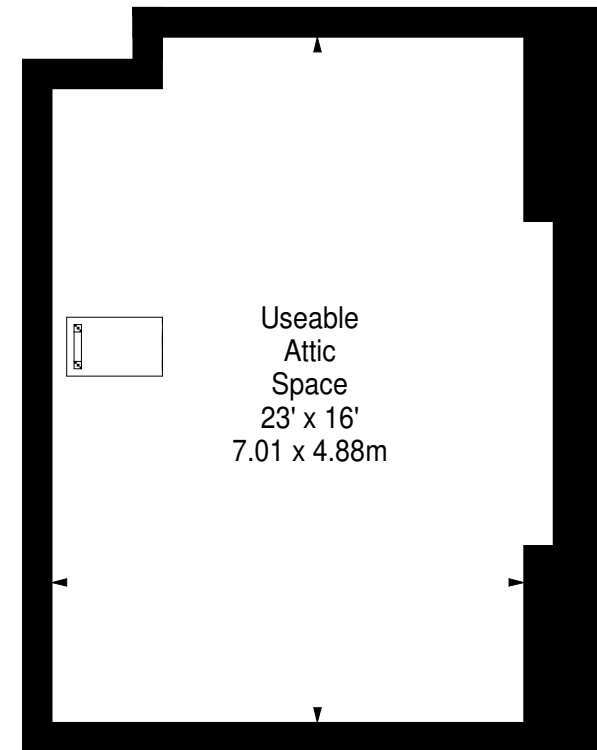

Cowan Road, EH11 1RL

Approx. Gross Internal Area

918 Sq Ft - 85.28 Sq M

Useable Attic Space

Approx. Gross Internal Area

389 Sq Ft - 36.14 Sq M

For identification only. Not to scale.

© SquareFoot 2026

Ground Floor

First Floor

Attic