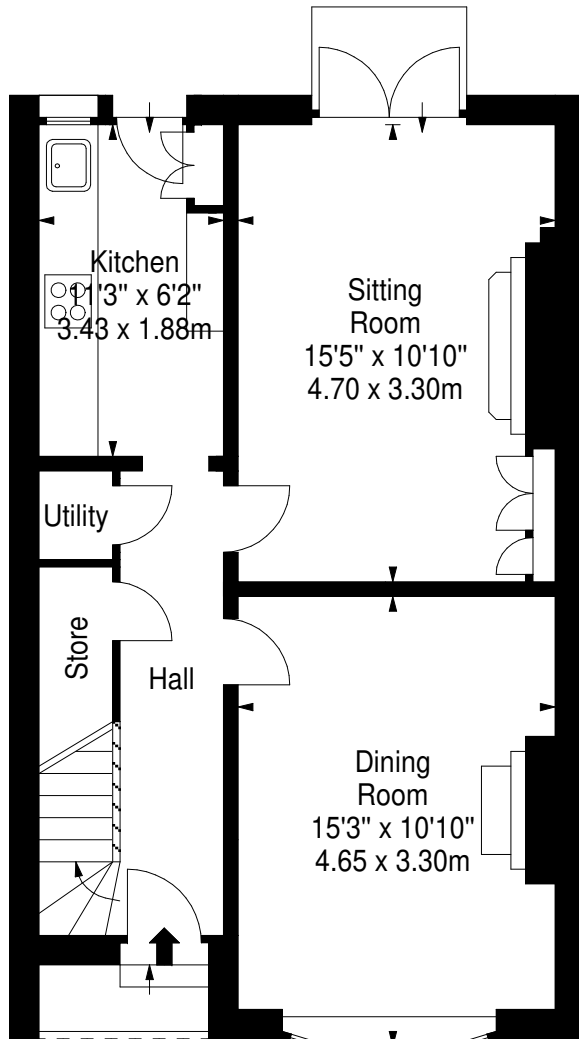

Cowan Road, EH11 1RL

Approx. Gross Internal Area

918 Sq Ft - 85.28 Sq M

Useable Attic Space

Approx. Gross Internal Area

389 Sq Ft - 36.14 Sq M

For identification only. Not to scale.

© SquareFoot 2026

Ground Floor

First Floor

Attic