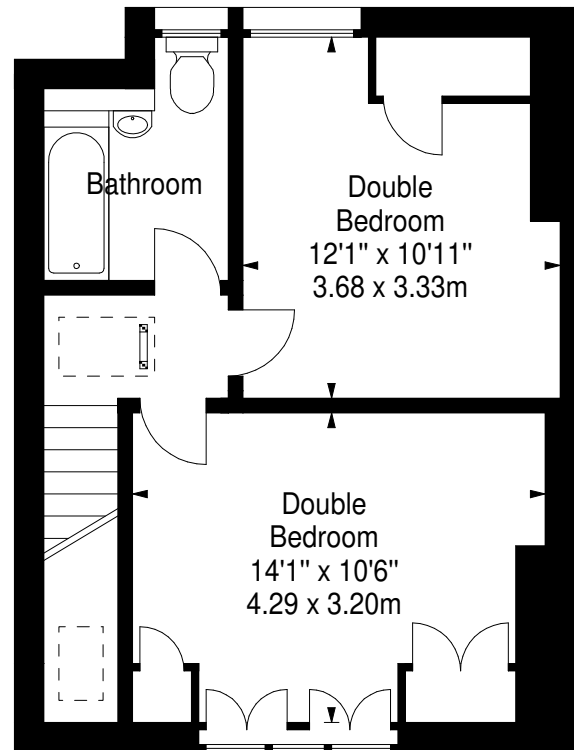

Cowan Road, EH11 1RL

Approx. Gross Internal Area

918 Sq Ft - 85.28 Sq M

Useable Attic Space

Approx. Gross Internal Area

389 Sq Ft - 36.14 Sq M

For identification only. Not to scale.

© SquareFoot 2026

Ground Floor

First Floor

Attic