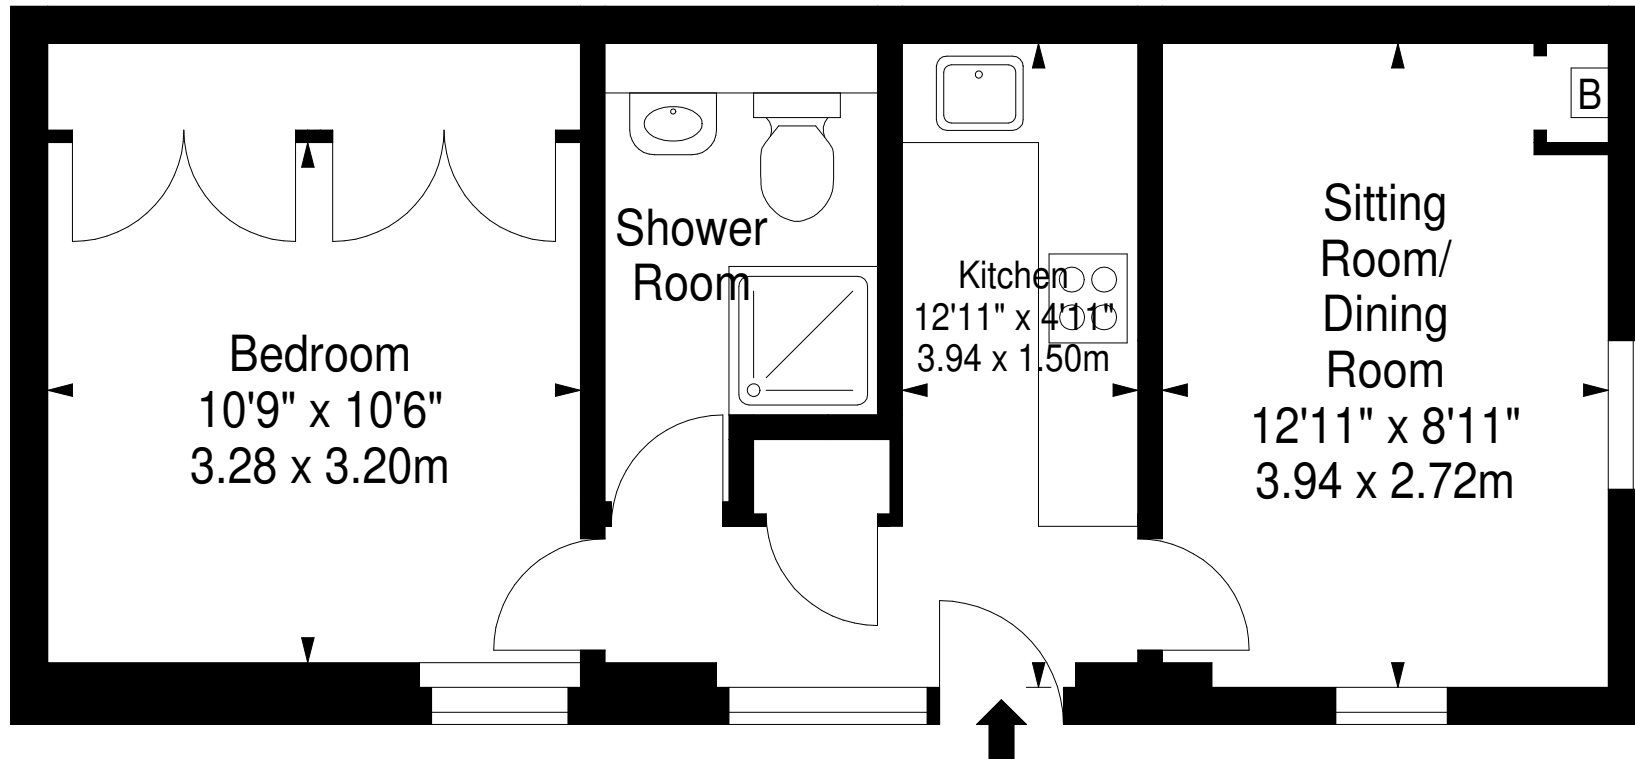

**Willowbrae Road,  
Edinburgh,  
Midlothian, EH8 7JB**

Approx. Gross Internal Area  
404 Sq Ft - 37.53 Sq M  
For identification only. Not to scale.  
© SquareFoot 2026

Lower Ground Floor