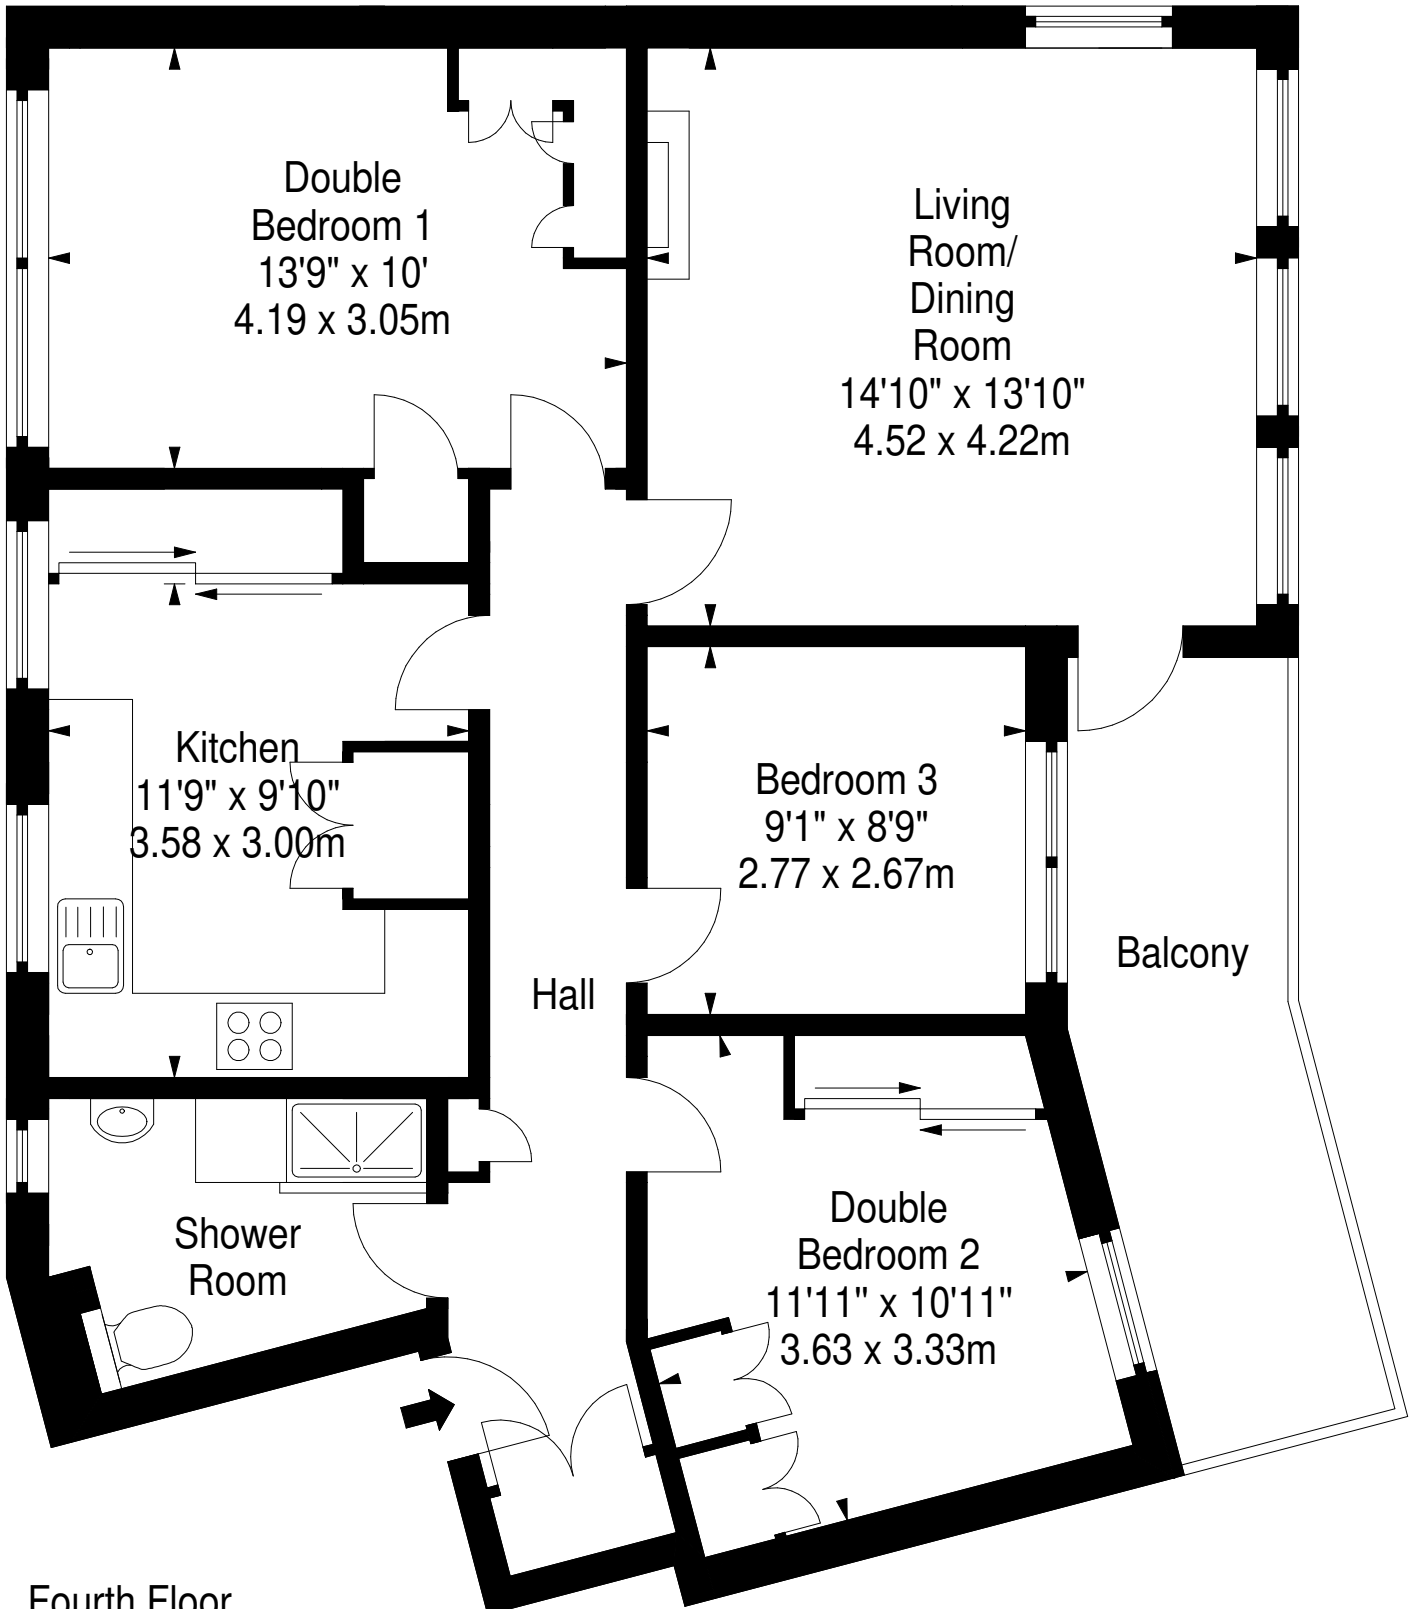

Orchard Brae Gardens, Edinburgh, EH4 2HR

Approx. Gross Internal Area
864 Sq Ft - 80.27 Sq M
For identification only. Not to scale.
© SquareFoot 2026

Fourth Floor