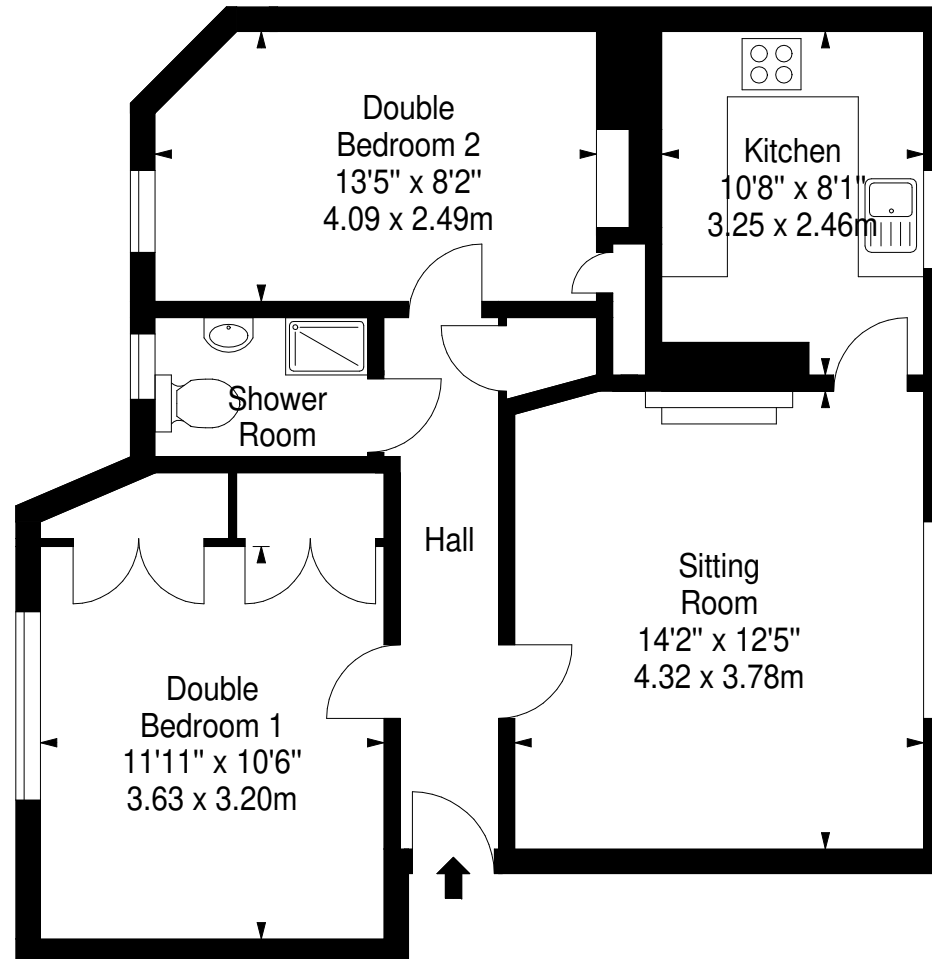

**Grierson Gardens,
Edinburgh,
Midlothian, EH5 2AS**

Approx. Gross Internal Area
651 Sq Ft - 60.48 Sq M
For identification only. Not to scale.
© SquareFoot 2026

Ground Floor