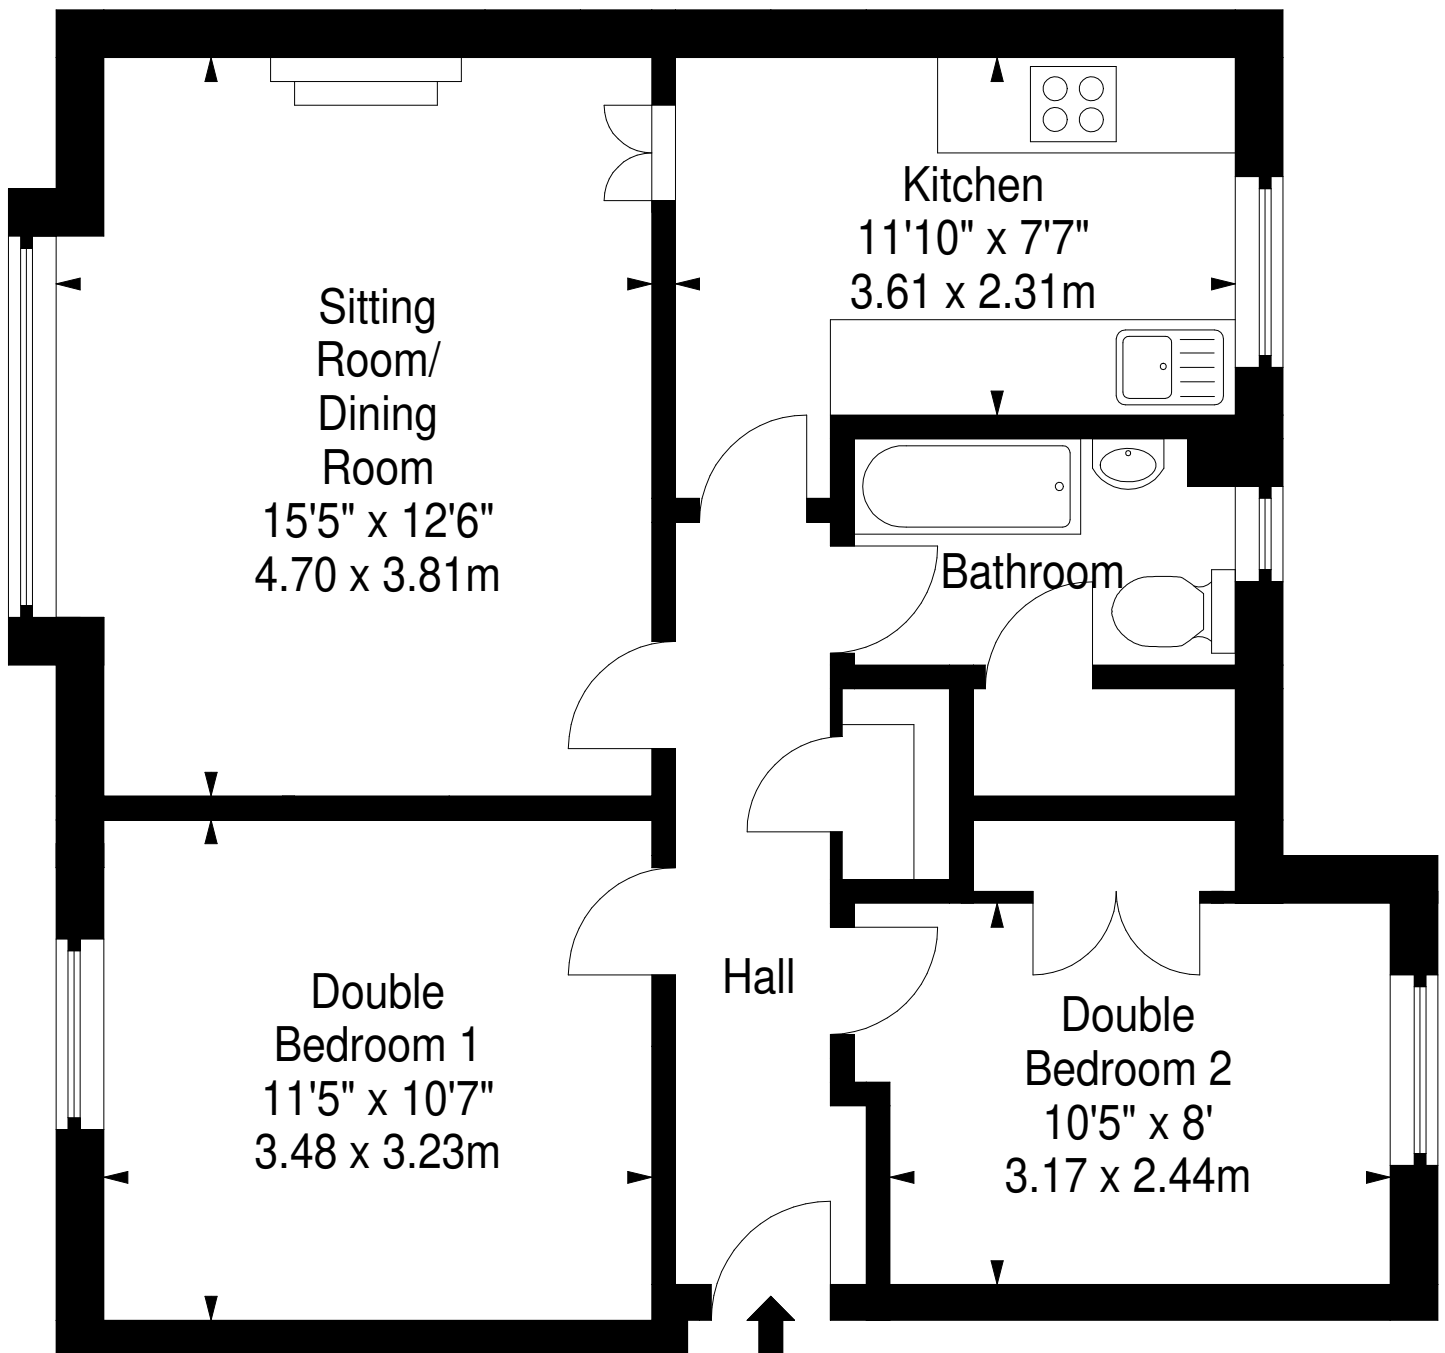

**Forrester Park Grove,  
Edinburgh,  
Midlothian, EH12 9AJ**

Approx. Gross Internal Area  
654 Sq Ft - 60.76 Sq M  
For identification only. Not to scale.  
© SquareFoot 2026

Ground Floor