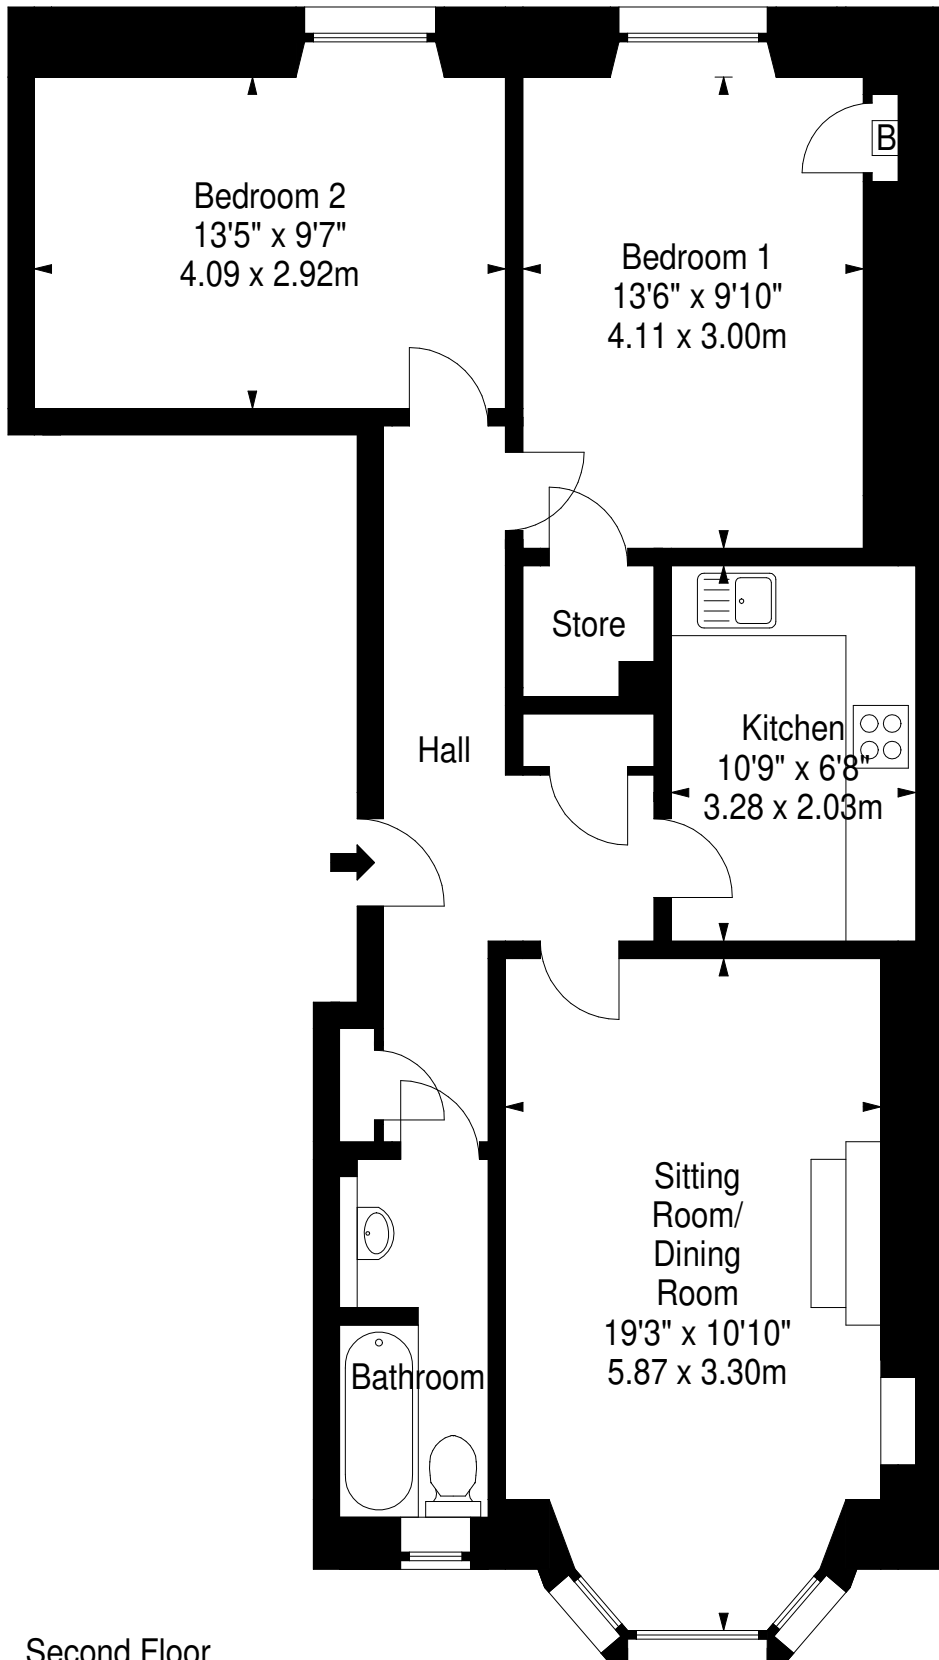

**Shandon Place,  
Edinburgh,  
Midlothian, EH11 1QN**

Approx. Gross Internal Area  
737 Sq Ft - 68.47 Sq M  
For identification only. Not to scale.  
© SquareFoot 2026

Second Floor