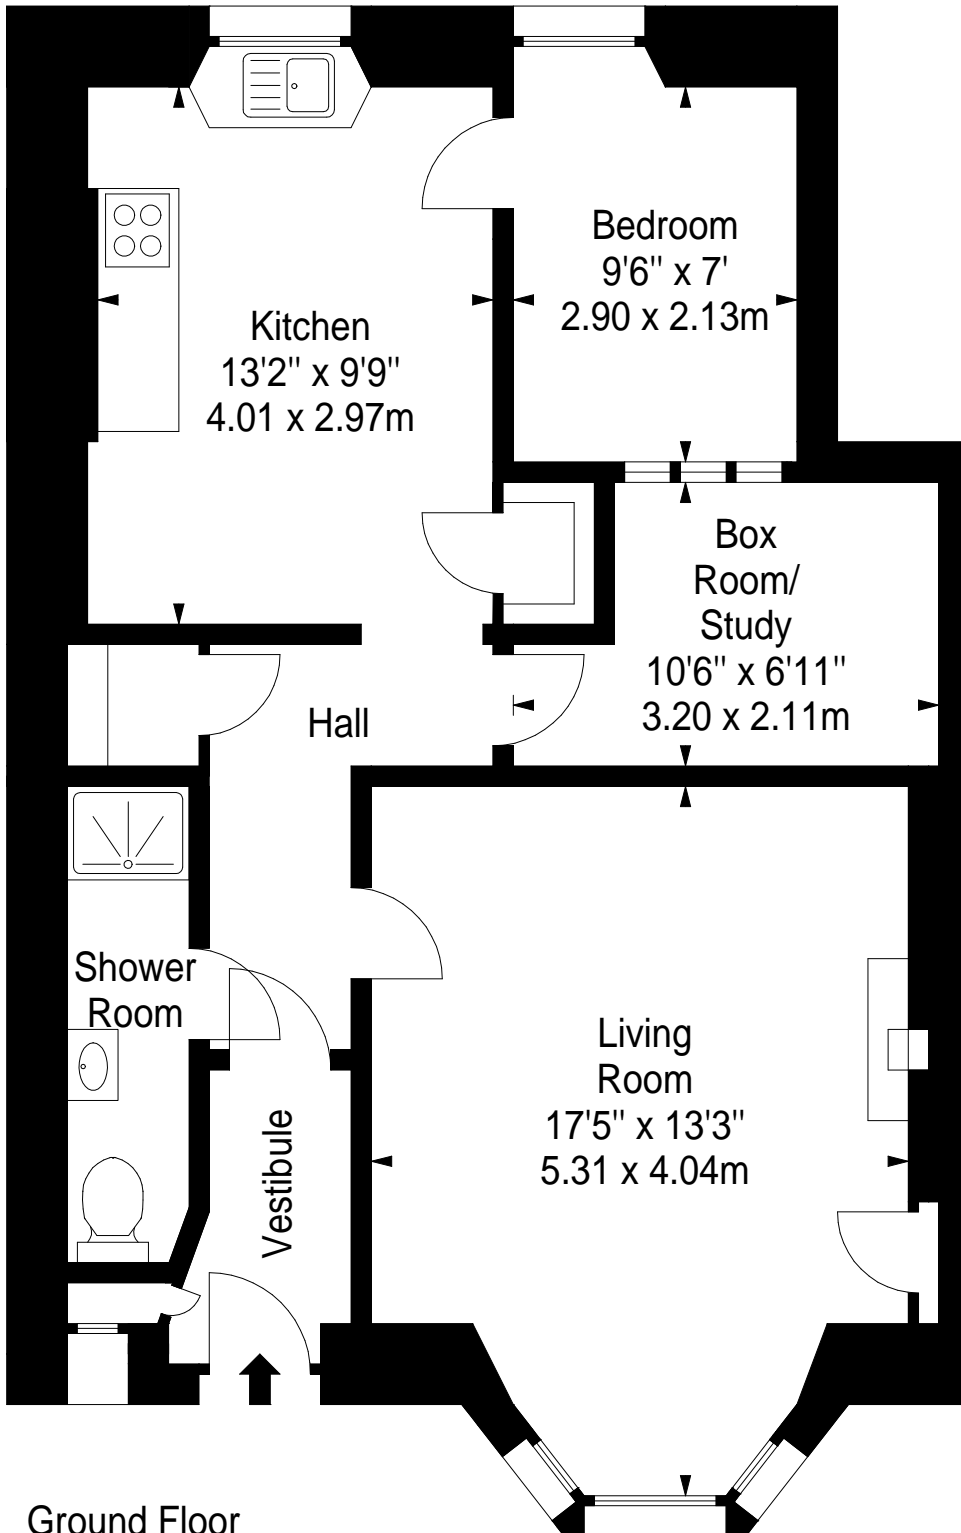

**Richmond Terrace,
Edinburgh,
Midlothian, EH11 2BY**

Approx. Gross Internal Area
654 Sq Ft - 60.76 Sq M
For identification only. Not to scale.
© SquareFoot 2026

Ground Floor