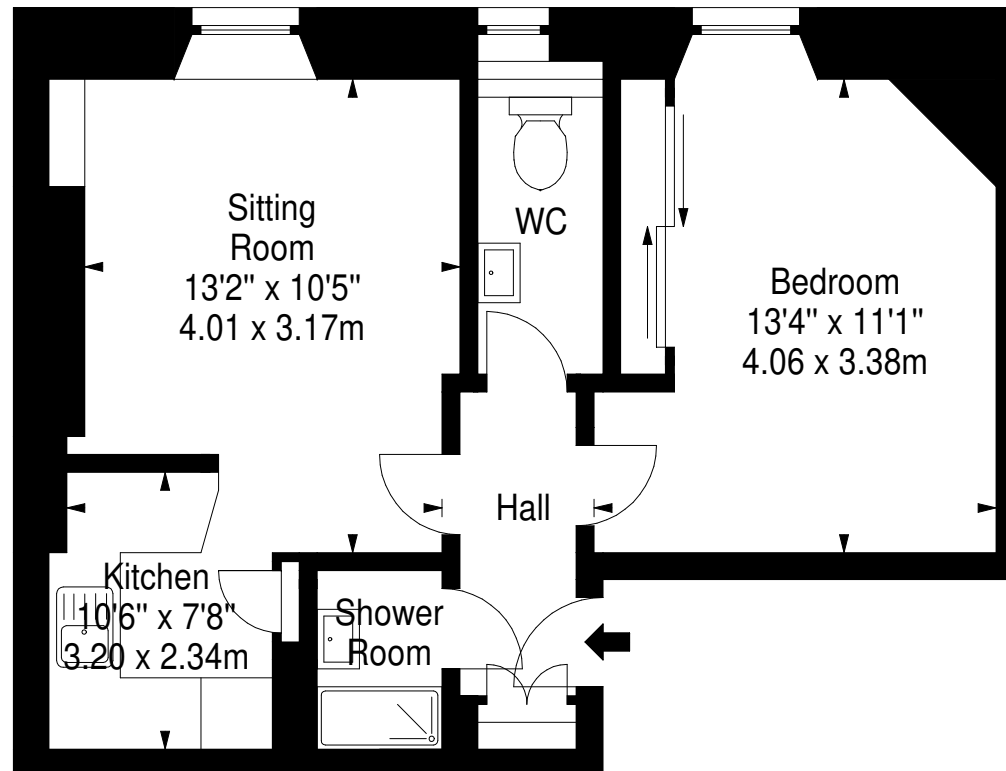

**Broughton Road,  
Edinburgh,  
Midlothian, EH7 4EG**

Approx. Gross Internal Area  
438 Sq Ft - 40.69 Sq M  
For identification only. Not to scale.  
© SquareFoot 2026

Ground Floor