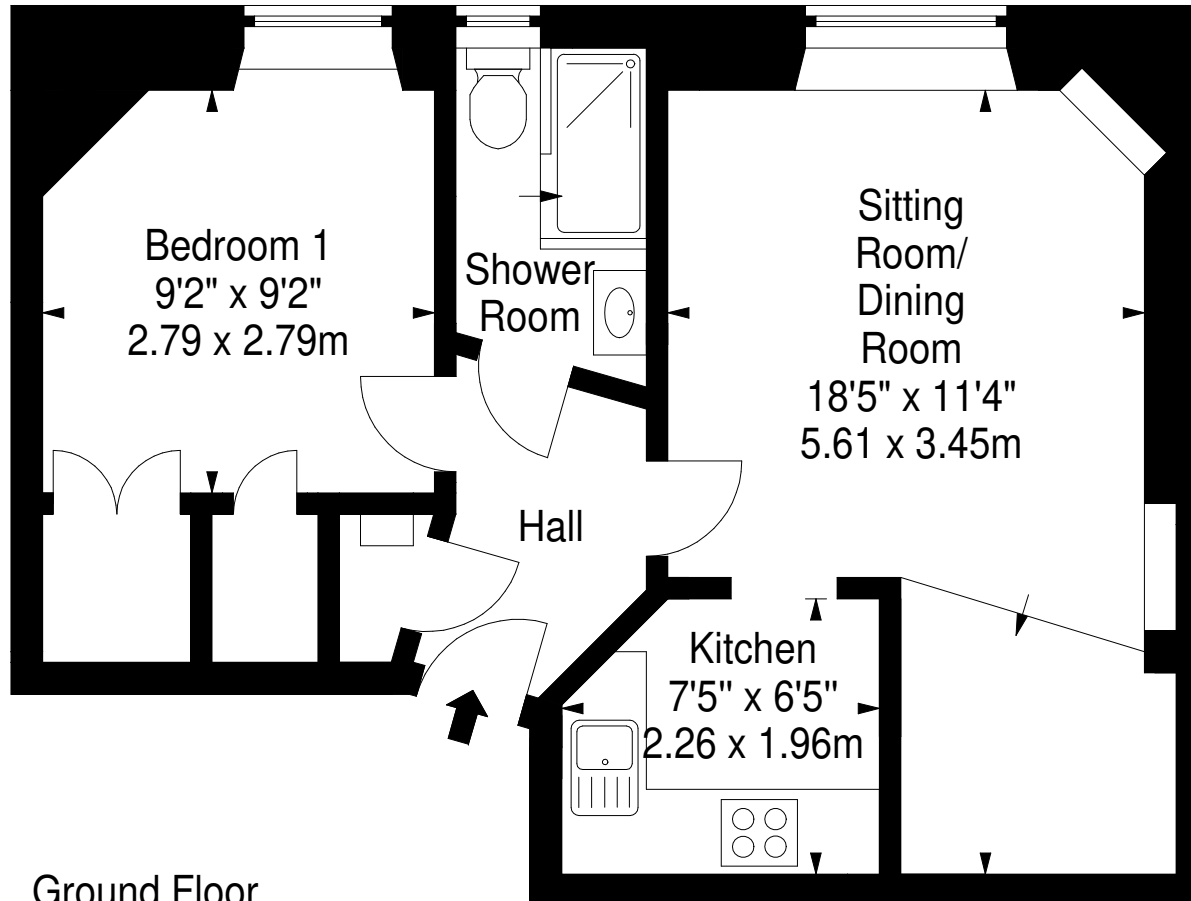

**Smithfield Street,  
Edinburgh,  
Midlothian, EH11 2PQ**

Approx. Gross Internal Area  
435 Sq Ft - 40.41 Sq M  
For identification only. Not to scale.  
© SquareFoot 2026

Ground Floor